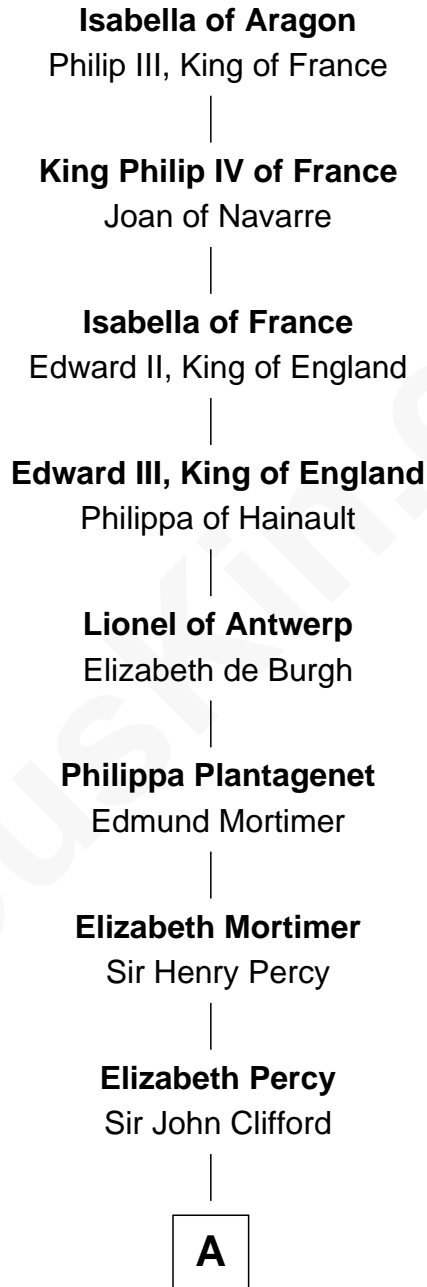

**FamousKin.com**  
**Relationship Chart of**  
**Isabella of Aragon**  
(1247 - 1271)

**13th Great-grandmother of**  
**Richard More**  
(c1614 - c1696) *Mayflower passenger 1620*

**A**

Thomas Clifford

Joan Dacre

Matilda Clifford

Sir Edmund Sutton

Dorothy Sutton

Richard Wrottesley

Joan Wrottesley

Richard Cresset

Margaret Cresset

Thomas More

Jasper More

Elizabeth Smalley

Katherine More

Col. Samuel More

Richard More

*Mayflower passenger 1620*