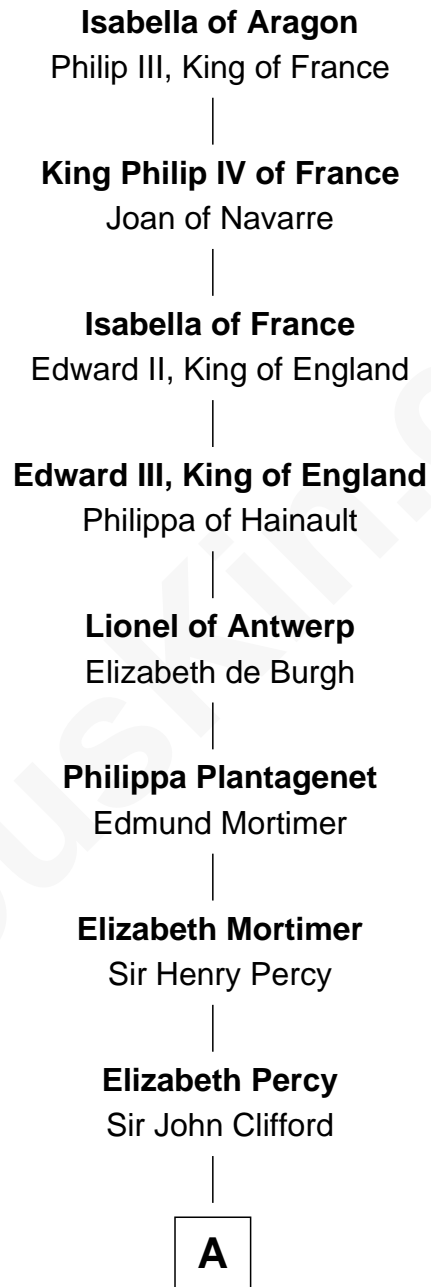

FamousKin.com
Relationship Chart of
Isabella of Aragon
(1247 - 1271)

22nd Great-grandmother of

Calvin Coolidge
30th U.S. President

A

Mary Clifford

Sir Philip Wentworth

Elizabeth Wentworth

Sir Martin de la See

Joan de la See

Sir Piers Hildyard

Isabel Hildyard

Ralph Legard

Joan Ledgard

Richard Skepper

Edward Skepper

Mary Robinson