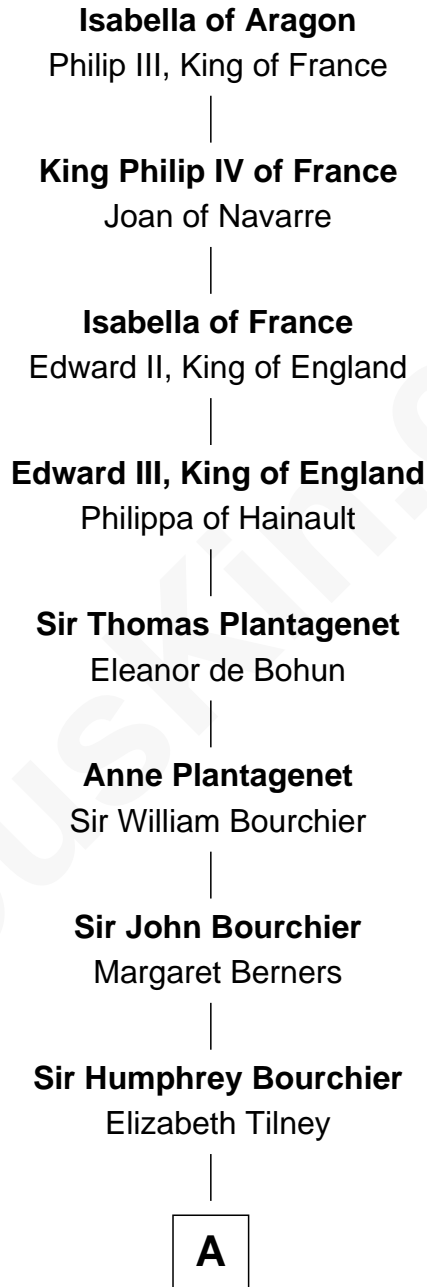

FamousKin.com
Relationship Chart of
Isabella of Aragon
(1247 - 1271)

20th Great-grandmother of
Norman Rockwell
American Artist

A

Margaret Bouchier

Sir Thomas Bryan

Elizabeth Bryan

Sir Nicholas Carew

Mary Carew

Mary Walker

John Sherman

Abigail Stone

Phineas Sherman

Elizabeth Morgan

Lemuel Sherman

Rose Blashfield

B

Anne Mary Hill

—
Norman Rockwell

American Artist

FamousKin.com