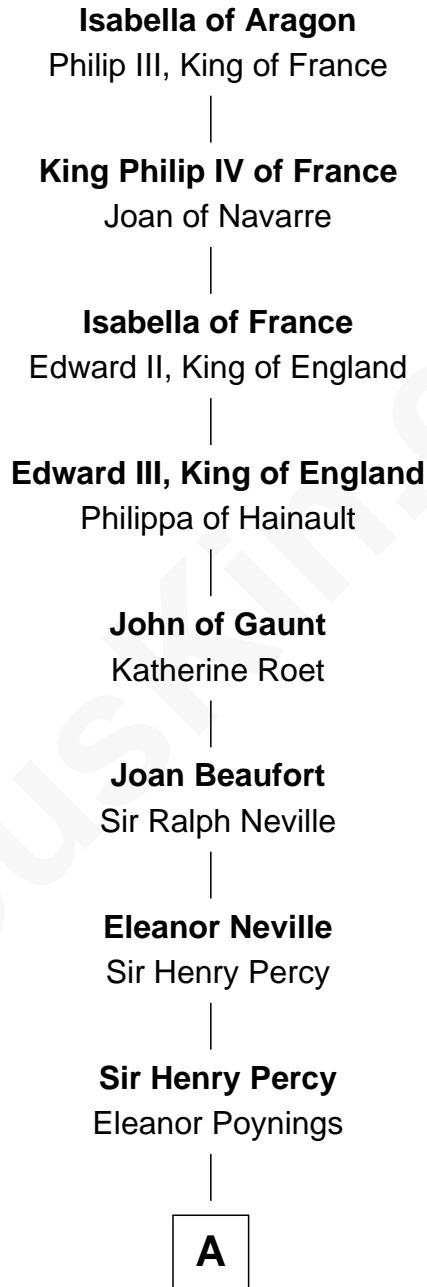

FamousKin.com
Relationship Chart of
Isabella of Aragon
(1247 - 1271)

15th Great-grandmother of
George Washington
1st U.S. President

A

—
Margaret Percy

Sir William Gascoigne

—
Elizabeth Gascoigne

Sir George Talboys

—
Anne Talboys

Sir Edward Dymoke

—
Frances Dymoke

Sir Thomas Windebank

—
Mildred Windebank

Robert Reade

—
Col. George Reade

Elizabeth Martiau

—
Mildred Reade

Col. Augustine Warner

—
Mildred Warner

Lawrence Washington

—
Augustine Washington

Mary Ball

—
George Washington

1st U.S. President