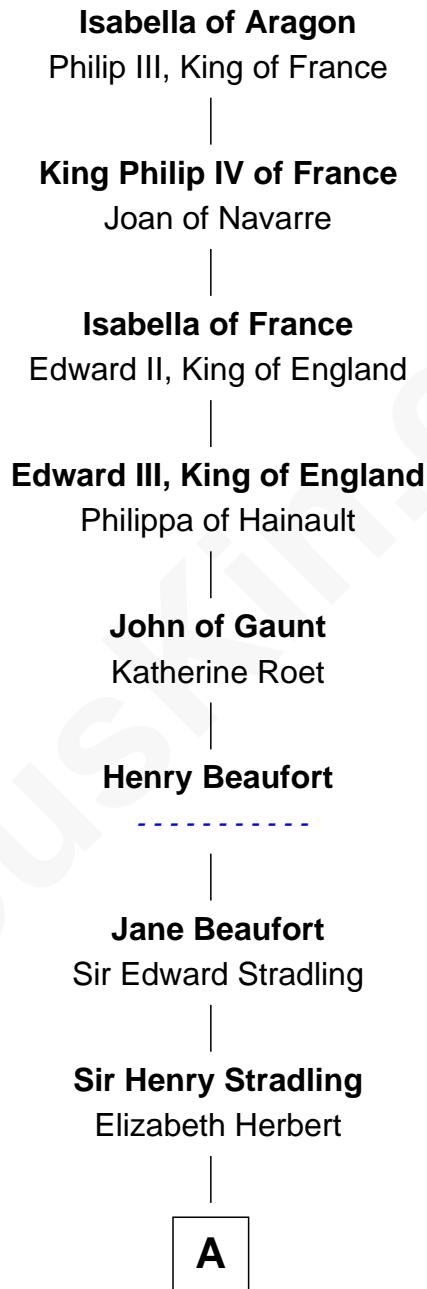

FamousKin.com
Relationship Chart of
Isabella of Aragon
(1247 - 1271)

16th Great-grandmother of

Abigail (Smith) Adams

First Lady of President John Adams

A

Thomas Stradling

Janet Mathew

Jane Stradling

Sir William Griffith

Dorothy Griffith

William Williams

Jane Williams

William Coytmore

Rowland Coytmore

Katherine Myles

Elizabeth Coytmore