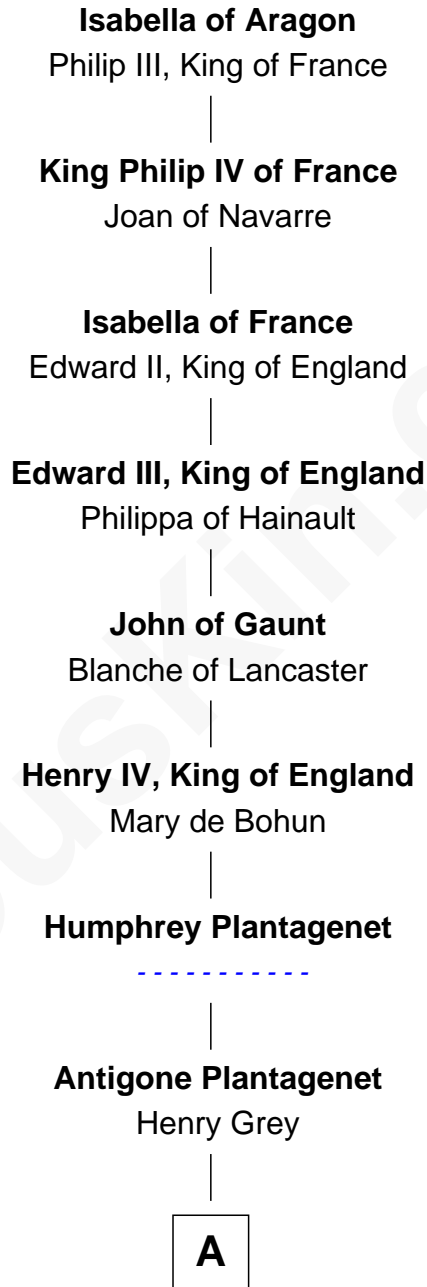

FamousKin.com
Relationship Chart of
Isabella of Aragon
(1247 - 1271)

20th Great-grandmother of

Orson Welles
Radio, Stage, and Movie Actor

A

Elizabeth Grey

Sir Roger Kynaston

Humphrey Kynaston

Elsbeth ferch Maredudd

Margaret Kynaston

John ap Ieuan ab Owain

Humphrey Wynn

Mawd ferch Oliver

Catrin Wynn

John Lloyd

Charles Lloyd

Elizabeth Stanley

Thomas Lloyd

Mary Jones

Deborah Lloyd

Mordecai Moore

Deborah Moore

Richard Hill

Rachel Hill

Richard Wells