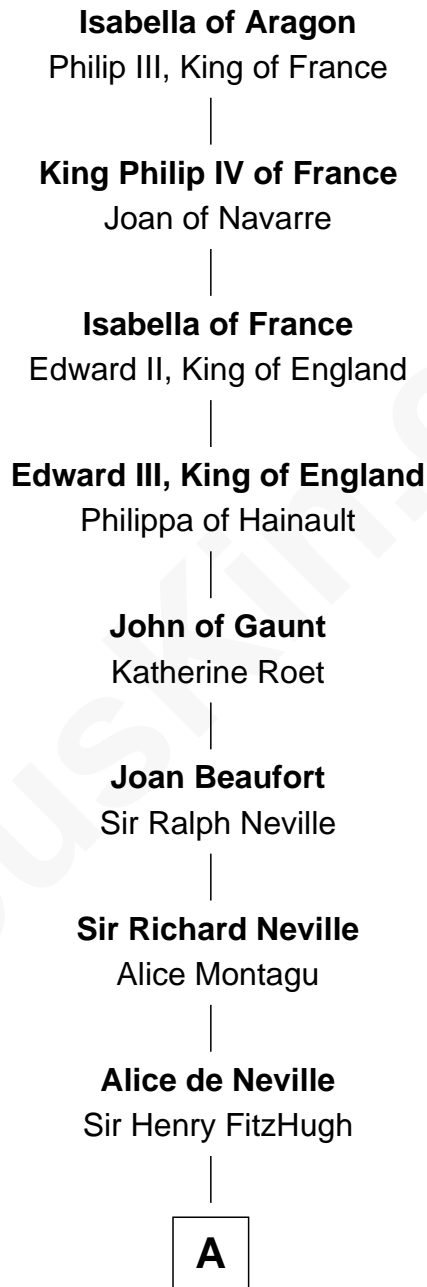

FamousKin.com
Relationship Chart of
Isabella of Aragon
(1247 - 1271)

8th Great-grandmother of

Catherine Parr
6th Wife of King Henry VIII

A

—
Elizabeth FitzHugh

Sir William Parr

—
Sir Thomas Parr

Maud Green

—
Catherine Parr

6th Wife of King Henry VIII

FamousKin.com