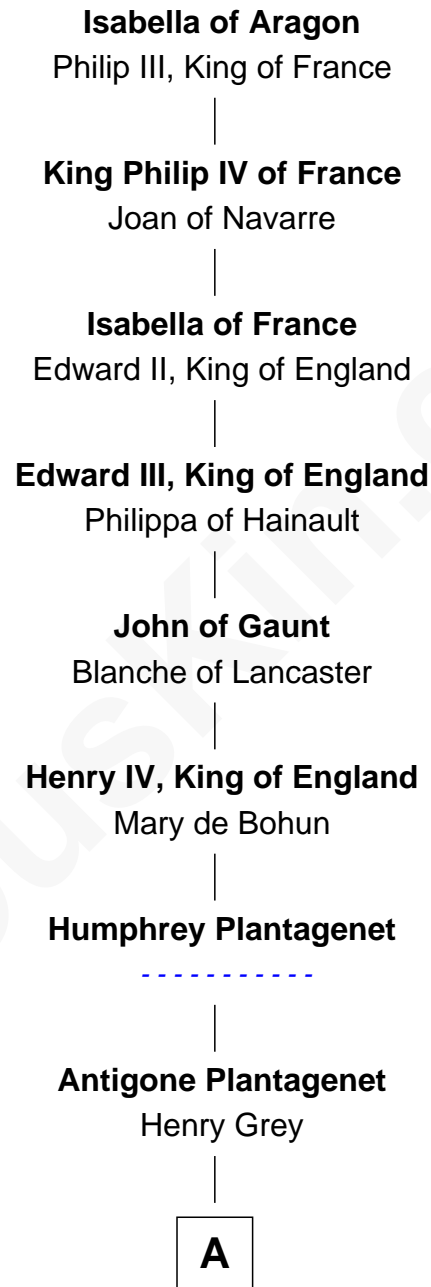

FamousKin.com
Relationship Chart of
Isabella of Aragon
(1247 - 1271)

23rd Great-grandmother of

Paget Brewster
TV Actress

A

Elizabeth Grey
Sir Roger Kynaston

Jane Kynaston
Roger Thornes

John Thornes
Elizabeth Astley

Richard Thornes

Alice Thornes
Rev. John Littleton

Sir Edward Littleton
Mary Walter

Col. Nathaniel Littleton
Ann Southy

Esther Littleton
Col. John Robins

Esther Robins
Arthur Denwood

Elizabeth Denwood
David Wilson

Susan Savage Wilson

John Ledyard Hodge

Ellen Mackenzie Hodge

Dr. George Washington Wales Brewster

George Washington Wales Brewster

Joan Ryerson

Galen Brewster

Hathaway Tew