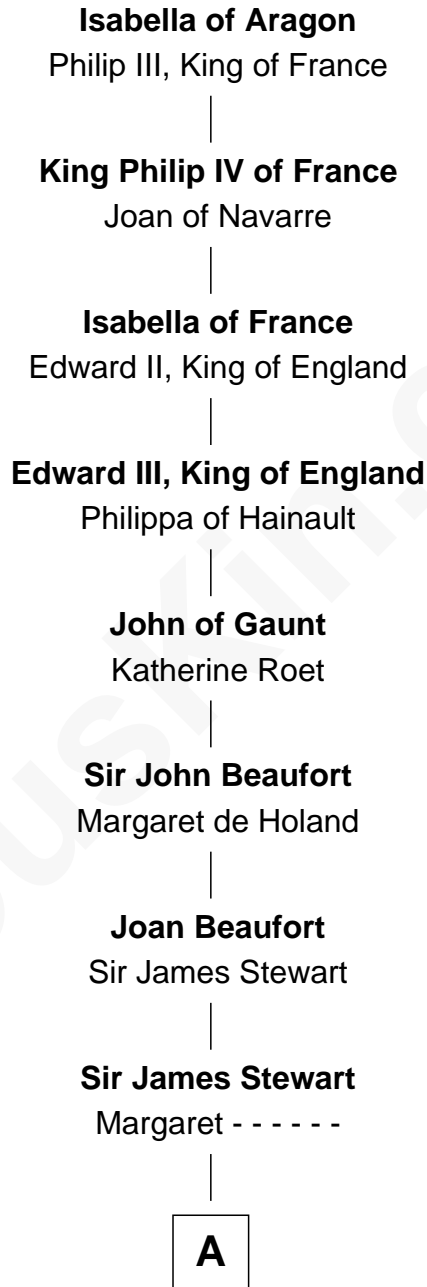

FamousKin.com
Relationship Chart of
Isabella of Aragon
 (1247 - 1271)

21st Great-grandmother of
Guy Ritchie
British Filmmaker

FamousKin.com

A

Agnes Stewart

James IV, King of Scotland

Janet Stewart

Malcolm Fleming

John Fleming

Elizabeth Ross

Mary Fleming

Sir James Douglas

William Douglas

Isabel Ker

James Douglas

Margaret Stewart

Mary Douglas

Alexander Stewart

James Stewart

Catherine Montgomery

Alexander Stewart

Catherine Cochrane

Sir John Stewart

Anne Dashwood