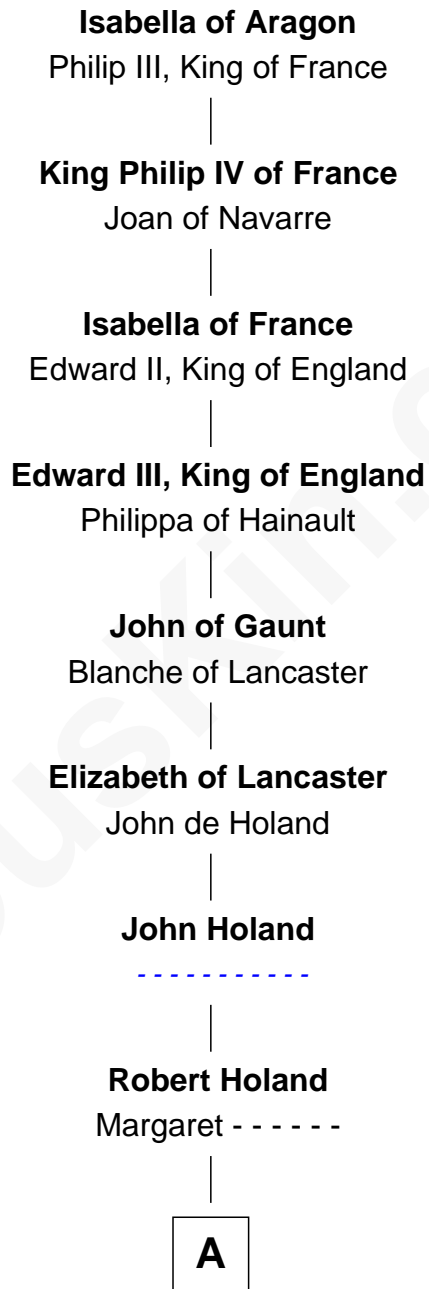

FamousKin.com
Relationship Chart of
Isabella of Aragon
 (1247 - 1271)

20th Great-grandmother of

Buckminster Fuller
Author, Architect, and Inventor

FamousKin.com

A

Jane Holand

John Kendall

Walter Kendall

Jane Rous

Lawrence Kendall

Katherine Munday

Mary Kendall

Richard Moyle

Loveday Moyle

Henry Ashe

Prudence Ashe

Oliver Mainwaring

Oliver Mainwaring

Hannah Raymond

Love Mainwaring

John Richards

George Richards

Hester Hough

Mary Richards