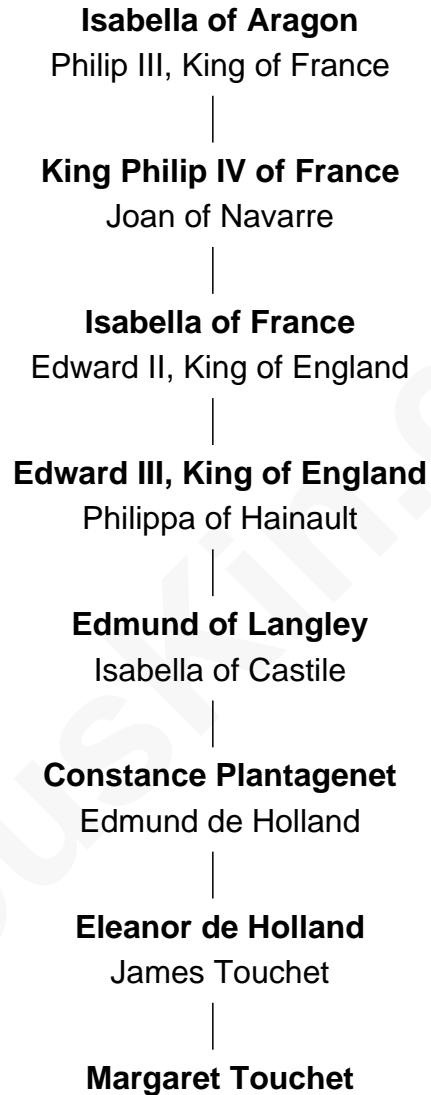

FamousKin.com
Relationship Chart of
Isabella of Aragon
 (1247 - 1271)

22nd Great-grandmother of

Oliver Platt
Movie Actor

B

James Brownell Boothby

Charlotte Cunningham

Elizabeth Caroline Boothby

Edmund Burke Roche

James Boothby Burke Roche

Frances Eleanor Work

Cynthia Burke Roche

Arthur Scott Burden

Eileen Burden

Walter Maynard

Sheila Maynard

Nicholas Platt