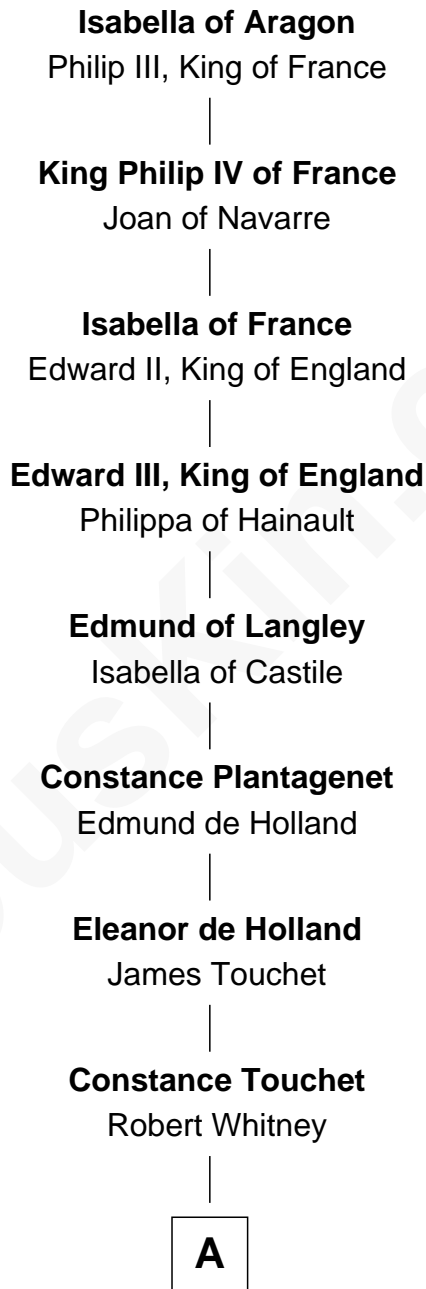

**FamousKin.com**  
**Relationship Chart of**  
**Isabella of Aragon**  
(1247 - 1271)

23rd Great-grandmother of

**Sally Ride**

*1st American Woman in Space*

**A**

**Joan Whitney**  
Sir Roger Vaughan

**Watkyn Vaughan**  
Joan Fychan

**Sir William Vaughan**  
Catrin ferch Jenkin ap Havard

**Catrin Vaughan**  
David Evans

**Mary Evans**  
Thomas Basset

**Catrin Basset**  
Richard ab Ieuan

**Jane Richards**  
Ieuan ap John

**John Bevan**  
Barbara Aubrey

**Elizabeth Bevan**  
Joseph Richardson

**Samuel Richardson**  
Ann - - - - -

**B**

**B**

|  
**Joseph Richardson**

Mary Dugan

|  
**David William Richardson**

Anna Cubberley

Thomas Vernam Ride

|  
**Dale Burdell Ride**

Carol Joyce Anderson

|  
**Sally Ride**

*1st American Woman in Space*