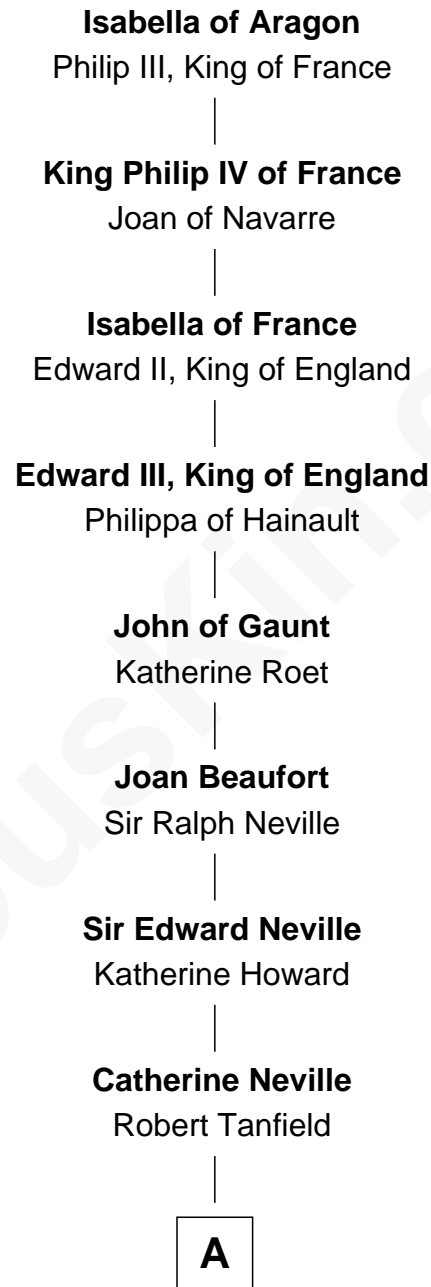

FamousKin.com
Relationship Chart of
Isabella of Aragon
(1247 - 1271)

16th Great-grandmother of
Henry Lee III
9th Governor of Virginia

A

|
William Tanfield

Elizabeth Stavelly

|
Frances Tanfield

Bridget Cave

|
Anne Tanfield

Clement Vincent

|
Elizabeth Vincent

Richard Lane

|
Dorothy Lane

William Randolph

|
Richard Randolph

Elizabeth Ryland

|
Col. William Randolph

Light-Horse Harry