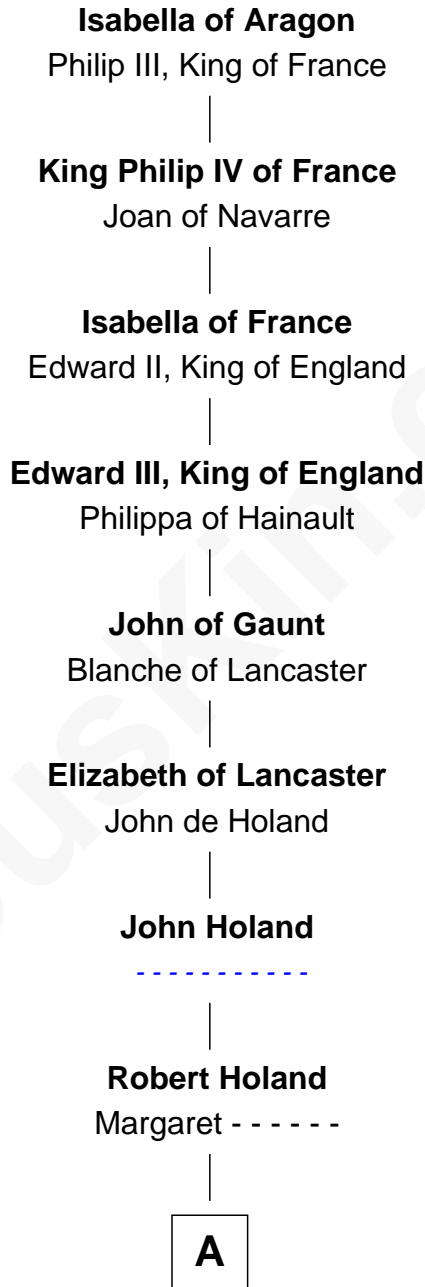

FamousKin.com
Relationship Chart of
Isabella of Aragon
 (1247 - 1271)

23rd Great-grandmother of
Ed Helms
TV and Movie Actor

FamousKin.com

A

Jane Holand

John Kendall

Walter Kendall

Jane Rous

Lawrence Kendall

Katherine Munday

Mary Kendall

Richard Moyle

Loveday Moyle

Henry Ashe

Prudence Ashe

Oliver Mainwaring

Oliver Mainwaring

Hannah Raymond

Love Mainwaring

John Richards

George Richards

Hester Hough

Mary Richards

Alexander Wolcott