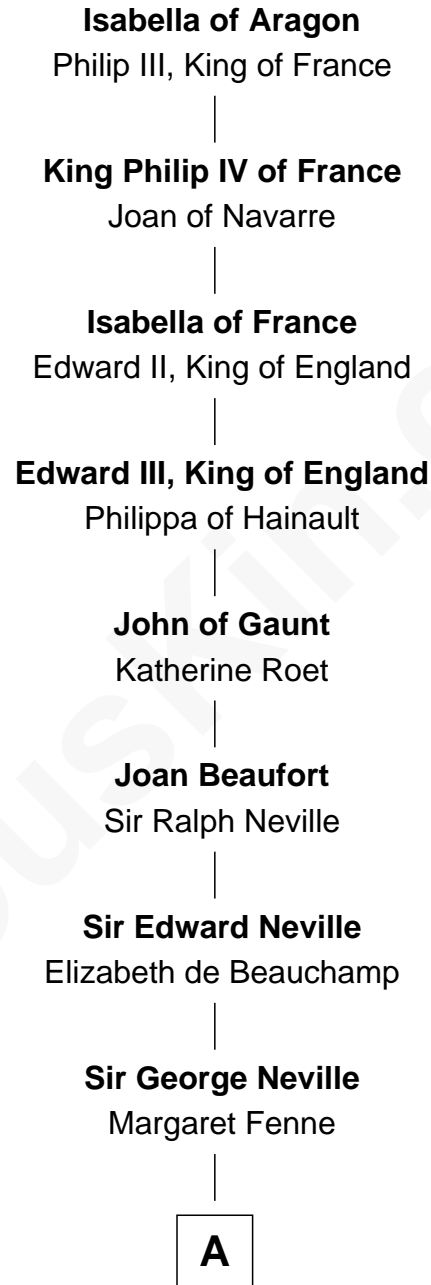

FamousKin.com
Relationship Chart of
Isabella of Aragon
(1247 - 1271)

19th Great-grandmother of
Harry F. Byrd
50th Governor of Virginia

A

George Neville

Mary Stafford

Ursula Neville

Sir Warham St. Leger

Sir Anthony St. Leger

William Byrd

William Byrd

Maria Taylor

William Byrd

Elizabeth Hill Carter

Thomas Taylor Byrd

Mary Armistead

B