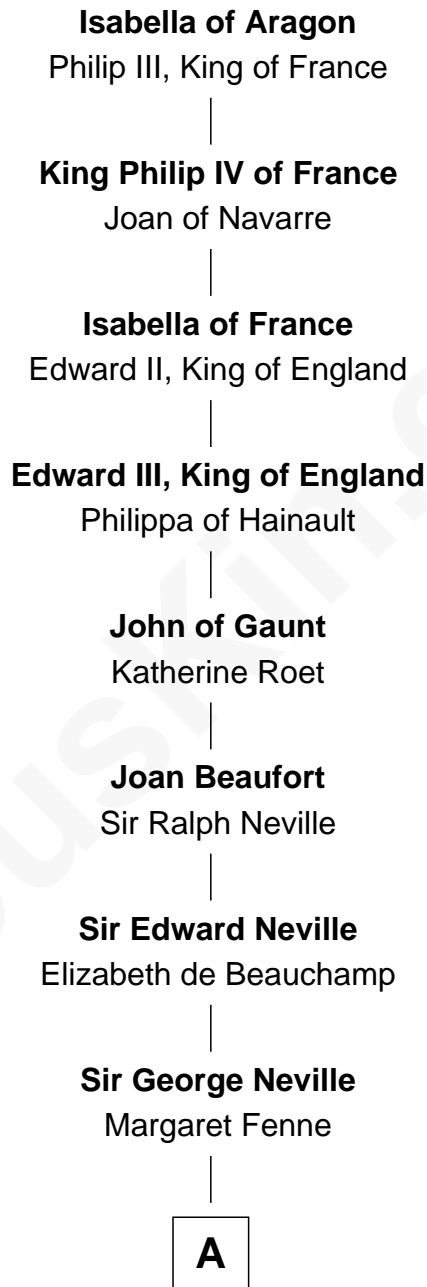

FamousKin.com
Relationship Chart of
Isabella of Aragon
(1247 - 1271)

17th Great-grandmother of

Lytton Strachey

Author and Co-Founder of Bloomsbury Group

A

|
Sir Edward Neville

Eleanor Windsor

|
Mary Neville

Edward Dynley

|
Dorothy Dynley

Richard Davys

|
Katherine Davys

Edmond Maskelyne

|
Neville Maskelyne

Jane Norden

|
William Maskelyne

Jane Best

|
Neville Maskelyne

Anne Bath

|
Alice Maskelyne

John Kelsall

|
Jane Kelsall

Sir Henry Strachey

|
Edward Strachey