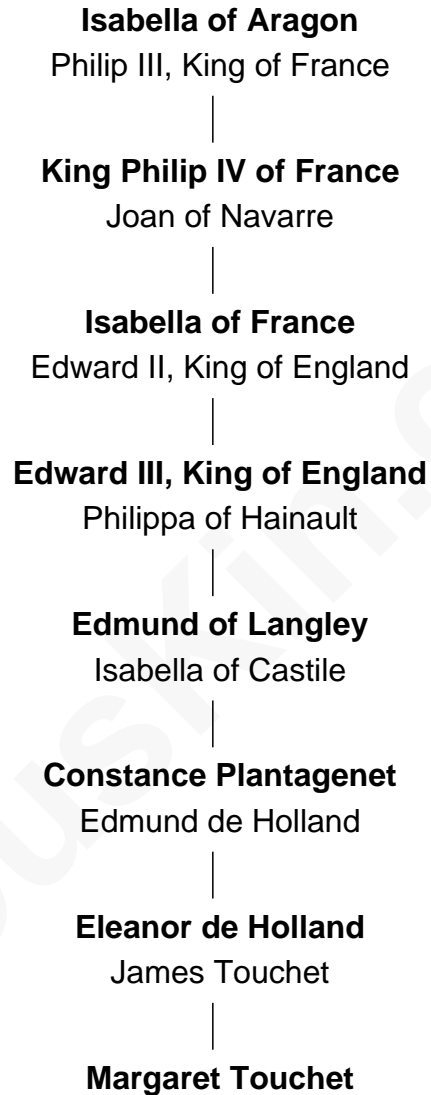

FamousKin.com
Relationship Chart of
Isabella of Aragon
(1247 - 1271)

22nd Great-grandmother of
Sarah Ferguson
Duchess of York

A

Elizabeth - - - - -

Sir John Ludlow

Alice Ludlow

Humphrey Vernon

George Vernon

Elizabeth Pigot

John Vernon

Elizabeth Devereux

Elizabeth Vernon

Henry Wriothesley

Thomas Wriothesley

Rachel Massüe de Ruvigny

Rachel Wriothesley