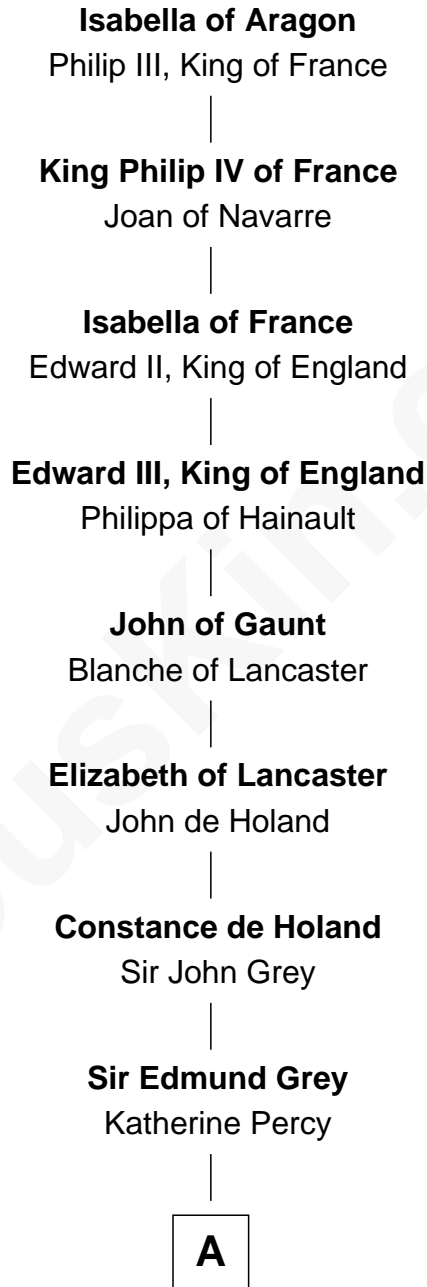

FamousKin.com
Relationship Chart of
Isabella of Aragon
(1247 - 1271)

14th Great-grandmother of
George Clinton
4th U.S. Vice President

A

George Grey
Catherine Herbert

Anne Grey
Sir John Hussey

Bridget Hussey
Sir Richard Morrison

Elizabeth Morrison
Sir Henry Clinton

Sir Henry Clinton alias Fynes
Elizabeth Hickman

William Clinton
Elizabeth Kennedy

James Clinton
Elizabeth Smith

Charles Clinton
Elizabeth Denniston

George Clinton
4th U.S. Vice President