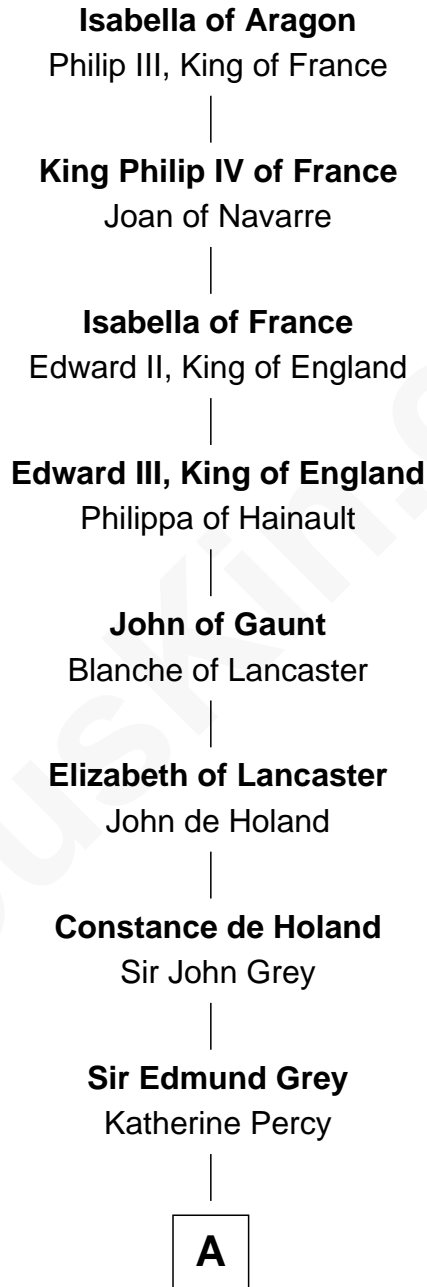

**FamousKin.com**  
**Relationship Chart of**  
**Isabella of Aragon**  
(1247 - 1271)

15th Great-grandmother of  
**DeWitt Clinton**  
*6th Governor of New York*

**A**

**George Grey**  
Catherine Herbert

**Anne Grey**  
Sir John Hussey

**Bridget Hussey**  
Sir Richard Morrison

**Elizabeth Morrison**  
Sir Henry Clinton

**Sir Henry Clinton alias Fynes**  
Elizabeth Hickman

**William Clinton**  
Elizabeth Kennedy

**James Clinton**  
Elizabeth Smith

**Charles Clinton**  
Elizabeth Denniston

**Gen. James Clinton**  
Mary DeWitt

**DeWitt Clinton**  
*6th Governor of New York*