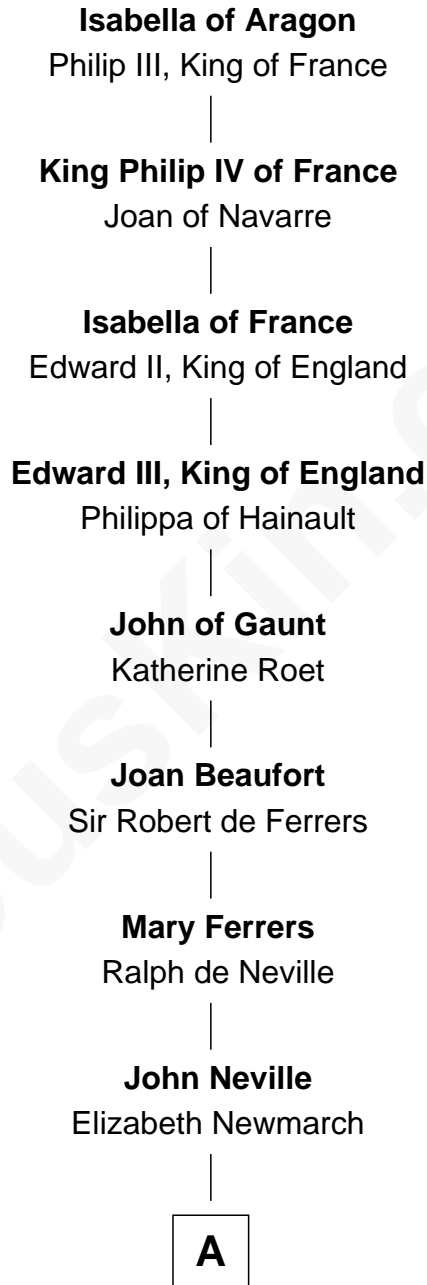

FamousKin.com
Relationship Chart of
Isabella of Aragon
(1247 - 1271)

20th Great-grandmother of

Charles A. Pillsbury
Co-Founder of C.A. Pillsbury Co.

A

Jane de Neville

Sir William Gascoigne

Margaret Gascoigne

Sir Christopher Ward

Anne Ward

Sir Ralph Neville

Katherine Neville

Sir Walter Strickland

Walter Strickland

Agnes - - - - -

Ellen Strickland

John Carleton

Walter Carleton

Jane Gibbon

Edward Carleton

Ellen Newton

John Carleton

Hannah Jewett

Thomas Carleton