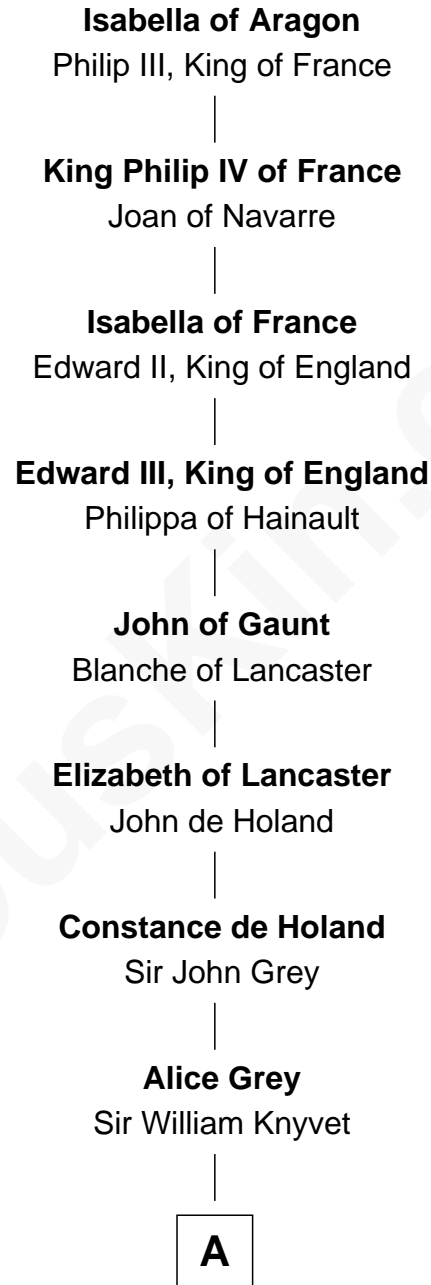

FamousKin.com
Relationship Chart of
Isabella of Aragon
(1247 - 1271)

23rd Great-grandmother of
Carly Fiorina
CEO of Hewlett-Packard

A

Sir Edmund Knyvet

Eleanor Tyrrel

Edmund Knyvet

Jane Bouchier

John Knyvet

Agnes Harcourt

Abigail Knyvet

Martin Sedley

Muriel Sedley

Brampton Gurdon

Muriel Gurdon

Richard Saltonstall

Nathaniel Saltonstall