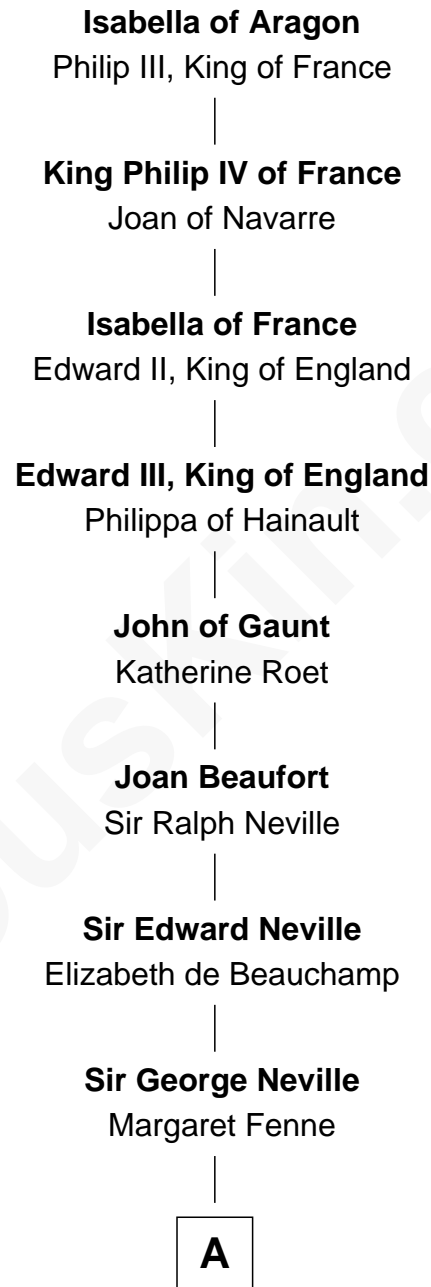

**FamousKin.com**  
**Relationship Chart of**  
**Isabella of Aragon**  
(1247 - 1271)

20th Great-grandmother of  
**Princess Diana**  
*Princess of Wales*

**A**

**Jane Neville**

Sir Henry Pole

**Katherine Pole**

Sir Francis Hastings

**Frances Hastings**

Sir Henry Compton

**Margaret Compton**

Henry Mordaunt

**Sir John Mordaunt**

Elizabeth Howard

**John Mordaunt**

Elizabeth Carey

**Lewis Mordaunt**

Mary Collyer

**Anna Maria Mordaunt**

Stephen Poyntz

**Margaret Georgiana Poyntz**

John Spencer

**George John Spencer**