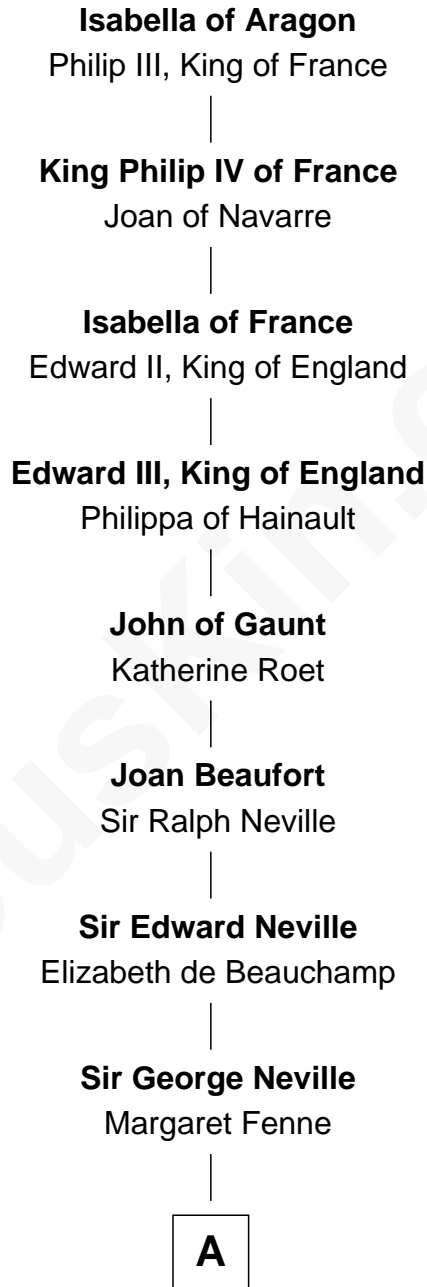

FamousKin.com
Relationship Chart of
Isabella of Aragon
(1247 - 1271)

21st Great-grandmother of
Prince William
Prince of Wales

A

Jane Neville

Sir Henry Pole

Katherine Pole

Sir Francis Hastings

Frances Hastings

Sir Henry Compton

Margaret Compton

Henry Mordaunt

Sir John Mordaunt

Elizabeth Howard

John Mordaunt

Elizabeth Carey

Lewis Mordaunt