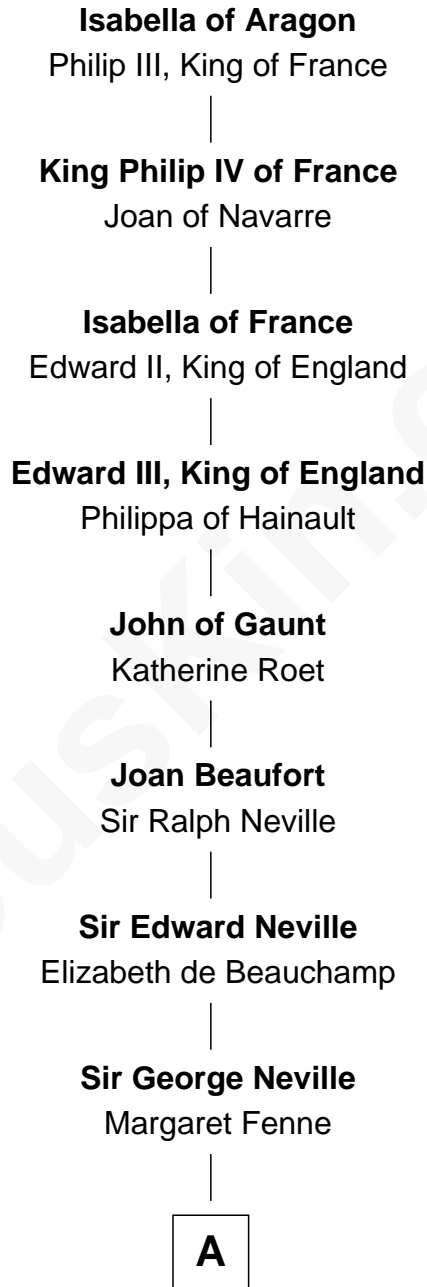

FamousKin.com
Relationship Chart of
Isabella of Aragon
(1247 - 1271)

21st Great-grandmother of
Prince Harry
Duke of Sussex

A

Jane Neville

Sir Henry Pole

Katherine Pole

Sir Francis Hastings

Frances Hastings

Sir Henry Compton

Margaret Compton

Henry Mordaunt

Sir John Mordaunt

Elizabeth Howard

John Mordaunt

Elizabeth Carey

Lewis Mordaunt