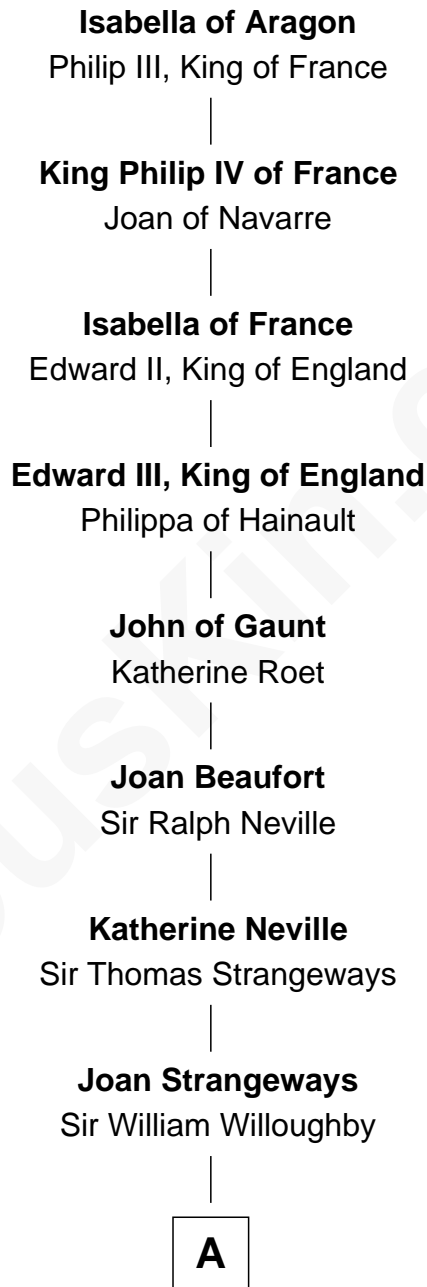

**FamousKin.com**  
**Relationship Chart of**  
**Isabella of Aragon**  
(1247 - 1271)

18th Great-grandmother of

**Oliver Wendell Holmes, Jr.**  
*U.S. Supreme Court Justice*

**A**

**Cecily Willoughby**

Sir Edward Sutton

**Sir John Sutton**

Cecily Grey

**Sir Henry Dudley**

----- Ashton

Probable

**Roger Dudley**

Susanna Thorne

**Gov. Thomas Dudley**

Dorothy York

**Anne Dudley**

Gov. Simon Bradstreet

**Samuel Bradstreet**

Mercy Tyng

**Mercy Bradstreet**

Dr. James Oliver

**Sarah Oliver**

Jacob Wendell

**Oliver Wendell**

Mary Jackson

**B**

**B**

—  
**Sarah Wendell**

Rev. Abiel Holmes

—  
**Oliver Wendell Holmes**