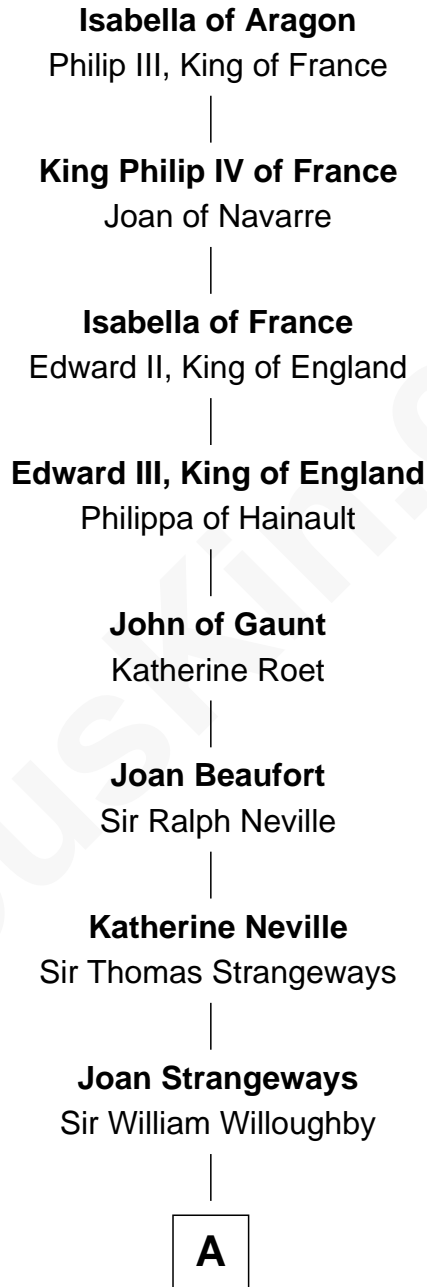

FamousKin.com
Relationship Chart of
Isabella of Aragon
(1247 - 1271)

17th Great-grandmother of
Oliver Wendell Holmes, Sr.
American "Fireside" Poet

A

Cecily Willoughby

Sir Edward Sutton

Sir John Sutton

Cecily Grey

Sir Henry Dudley

----- Ashton

Probable

Roger Dudley

Susanna Thorne

Gov. Thomas Dudley

Dorothy York

Anne Dudley

Gov. Simon Bradstreet

Samuel Bradstreet

Mercy Tyng

Mercy Bradstreet

Dr. James Oliver

Sarah Oliver

Jacob Wendell

Oliver Wendell