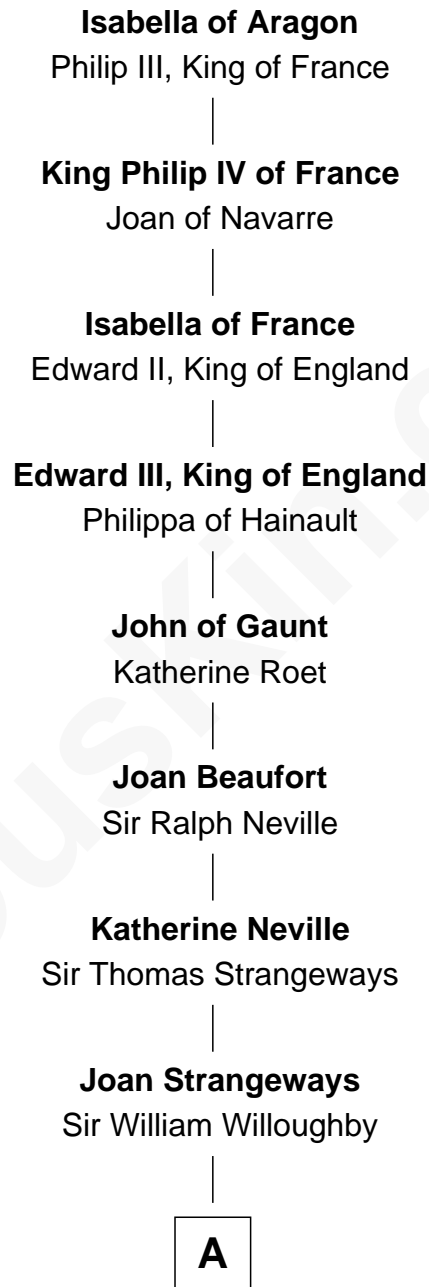

**FamousKin.com**  
**Relationship Chart of**  
**Isabella of Aragon**  
(1247 - 1271)

19th Great-grandmother of

**Endicott Peabody**  
*62nd Governor of Massachusetts*

**A**

**Cecily Willoughby**  
Sir Edward Sutton

**Sir John Sutton**  
Cecily Grey

**Sir Henry Dudley**  
----- Ashton

Probable

**Roger Dudley**  
Susanna Thorne

**Gov. Thomas Dudley**  
Katherine Deighton

**Gov. Joseph Dudley**  
Rebecca Tyng

**Mary Dudley**  
Joseph Atkins

**Dudley Atkins**  
Sarah Kent

**Catherine Atkins**  
Samuel Eliot

**Mary Harrison Eliot**  
Edmund Dwight

**B**

**B**

—  
**Mary Eliot Dwight**  
Dr. Samuel Parkman

—  
**Henry Parkman**  
Mary Frances Parker