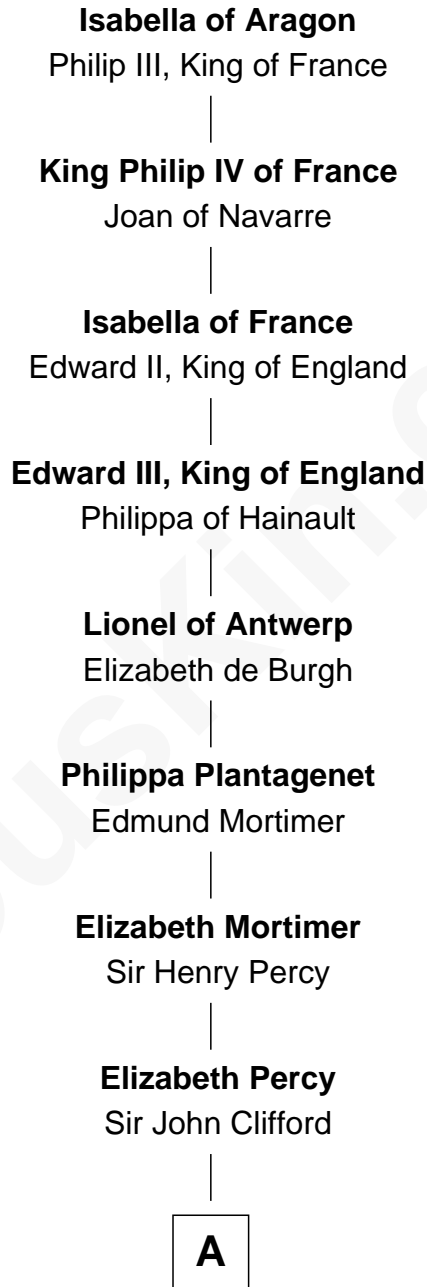

FamousKin.com
Relationship Chart of
Isabella of Aragon
(1247 - 1271)

9th Great-grandmother of

Jane Seymour
3rd Wife of King Henry VIII

A

—
Mary Clifford

Sir Philip Wentworth

—
Sir Henry Wentworth

Anne Say

—
Margery Wentworth

Sir John Seymour

—
Jane Seymour

Wife of King Henry VIII

FamousKin.com