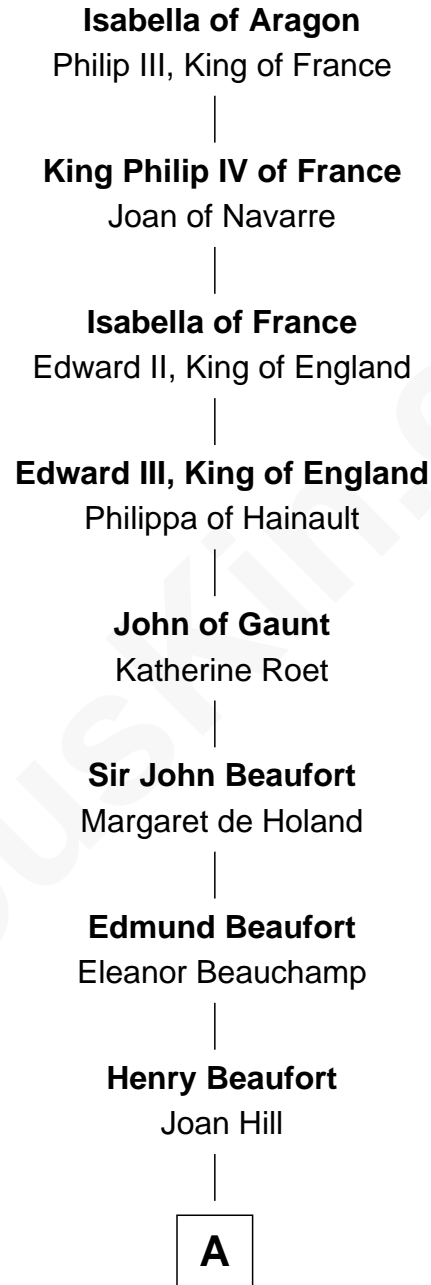

**FamousKin.com**  
**Relationship Chart of**  
**Isabella of Aragon**  
(1247 - 1271)

21st Great-grandmother of  
**Benedict Cumberbatch**  
*Movie, Television and Stage Actor*

**A**

**Charles Somerset**

Elizabeth West

**Mary Somerset**

Sir William Grey

**Honora Grey**

Henry Denny

**Katherine Denny**

Sir George Fleetwood

**Honora Fleetwood**

Sir David Watkins

**Katherine Watkins**

Sir David Foulis

**Honora Foulis**

William Chaloner

**Edward Chaloner**

Anne Bowes

**William Chaloner**

Mary Finney

**William Chaloner**

Emma Harvey

**B**

**B**

—  
**Caroline Chaloner**

Abraham Parry Cumberbatch

—  
**Robert William Cumberbatch**