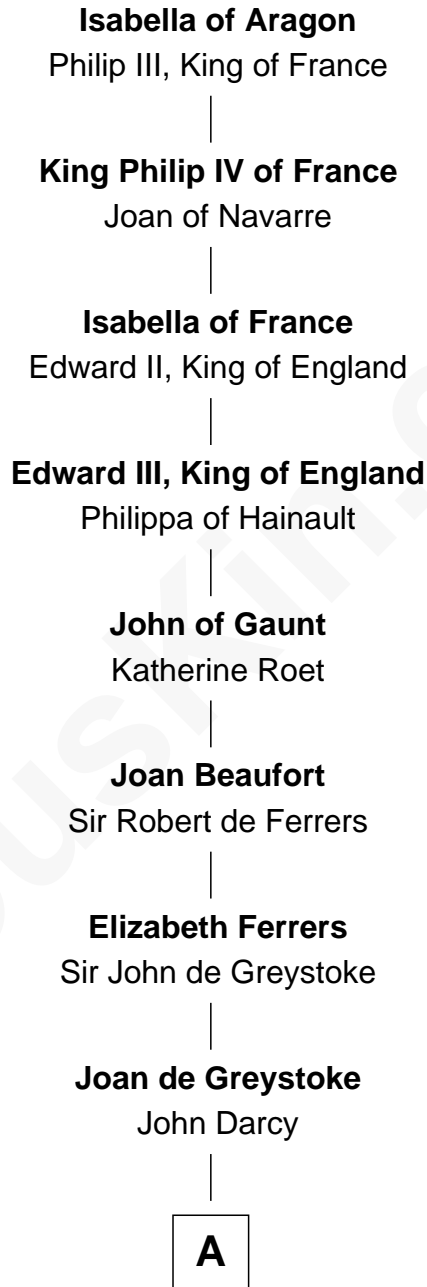

FamousKin.com
Relationship Chart of
Isabella of Aragon
(1247 - 1271)

19th Great-grandmother of
Sir Arthur Conan Doyle
Author, "Sherlock Holmes"

A

Joan Darcy

John Beaumont

George Beaumont

Joan Pouncefoot

William Beaumont

Mary Bassett

Cecily Beaumont

Henry Fenton

Catherine Fenton

James Parsons

Sir William Parsons

Elizabeth Lany

Francis Parsons