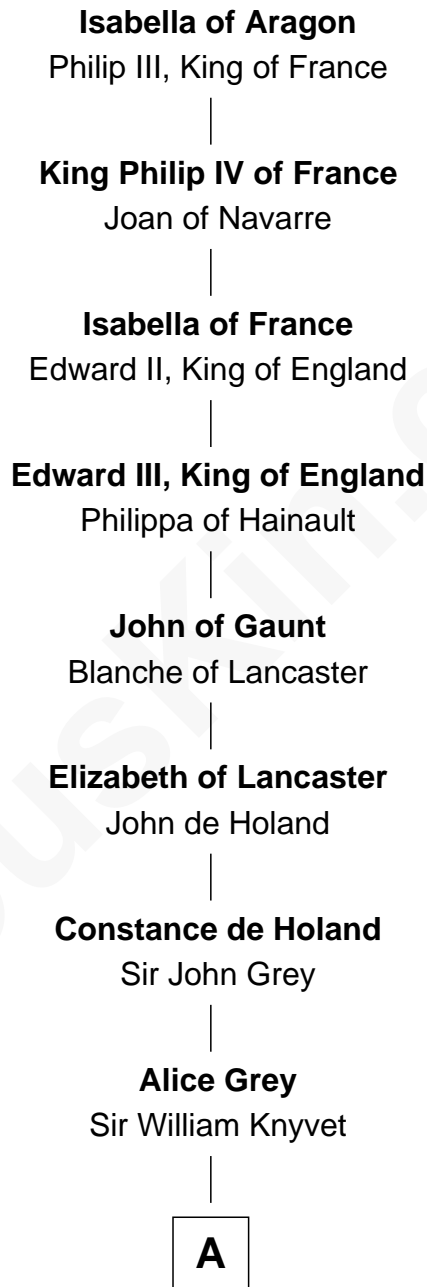

**FamousKin.com**  
**Relationship Chart of**  
**Isabella of Aragon**  
(1247 - 1271)

21st Great-grandmother of

**Tilda Swinton**  
*Movie Actress*

**A**

**Sir Edmund Knyvet**

Eleanor Tyrrel

**Sir Thomas Knyvet**

Muriel Howard

**Sir Henry Knyvet**

Anne Pickering

**Alice Knyvet**

Christopher Dacre

**Henry Dacre**

of Corby Salkeld

**Mary Dacre**