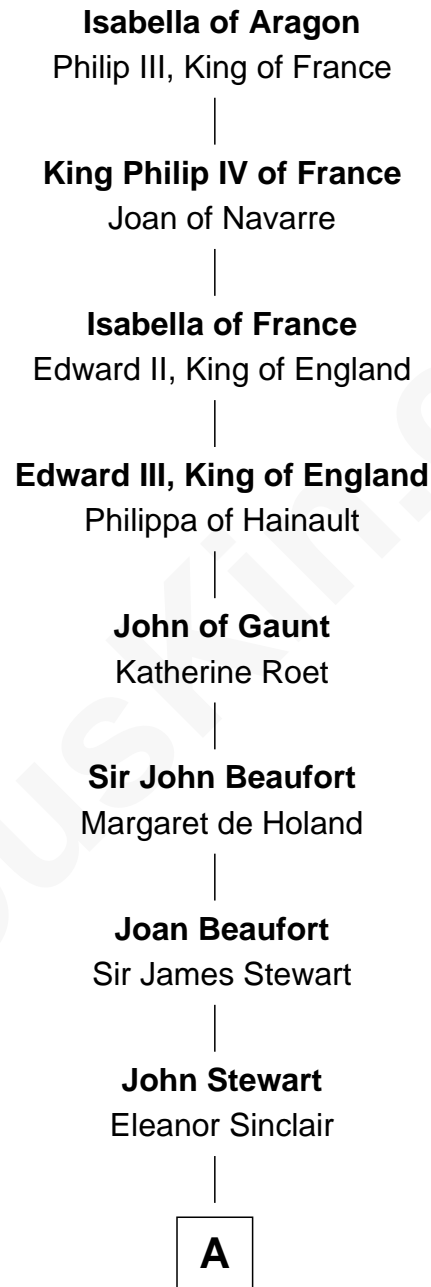

FamousKin.com
Relationship Chart of
Isabella of Aragon
(1247 - 1271)

17th Great-grandmother of
Fitzhugh Lee
40th Governor of Virginia

A

Jean Stewart

James Arbuthnott

Isabel Arbuthnott

Sir Robert Maule

William Maule

Bethia Guthrie

Eleanor Maule

Sir Alexander Morrison

Bethia Morrison

Sir Robert Spottiswoode

Dr. Robert Spottiswoode

Catherine Mercer

Lt. Gov. Alexander Spotswood

Anne Butler Brayne

Anne Catherine Spotswood

Col. Bernard Moore

Anne Butler Moore

Charles Carter

Anne Hill Carter

Maj. Gen. Henry Lee

B

B

—
Sydney Smith Lee

Anna Maria Mason

—
Fitzhugh Lee

40th Governor of Virginia

FamousKin.com