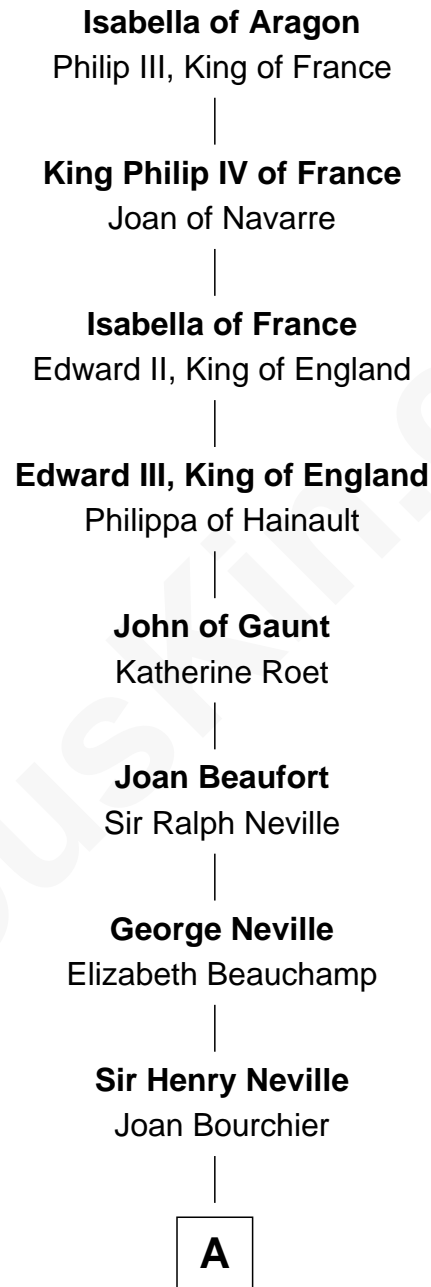

FamousKin.com
Relationship Chart of
Isabella of Aragon
(1247 - 1271)

17th Great-grandmother of

Zachary Taylor
12th U.S. President

A

Sir Richard Neville

Anne Stafford

Dorothy Neville

Sir John Dawney

Anne Dawney

Sir George Conyers

Sir John Conyers

Agnes Bowes

Eleanor Conyers

Lancelot Strother

William Strother

Elizabeth - - - - -

William Strother

Dorothy - - - - -

William Strother

Margaret Thornton

Francis Strother

Susannah Dabney

William Strother

Sarah Bayly