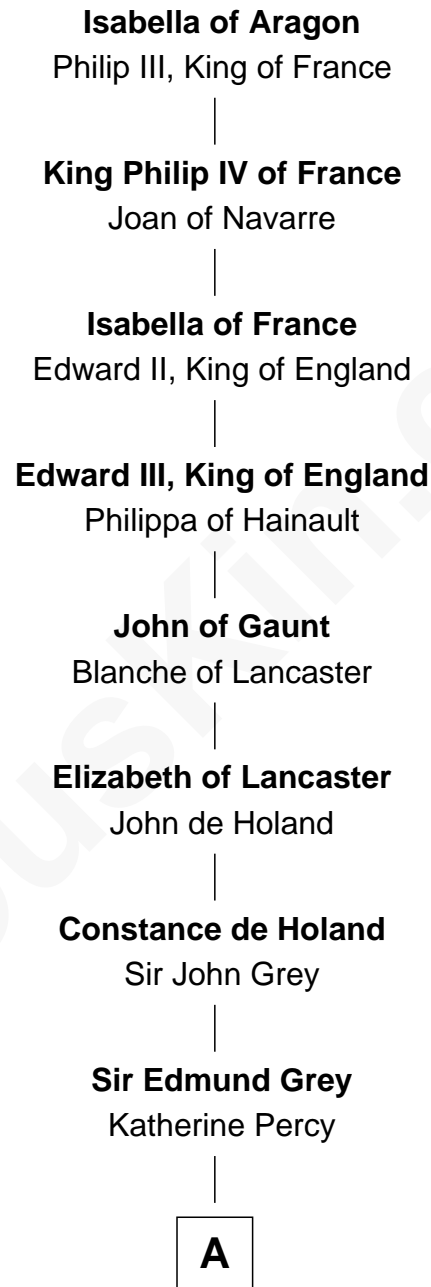

FamousKin.com
Relationship Chart of
Isabella of Aragon
(1247 - 1271)

22nd Great-grandmother of

Kit Harington
TV Actor - "Game of Thrones"

A

George Grey
Catherine Herbert

Anne Grey
Sir John Hussey

Anne Hussey
Sir Humphrey Browne

Christian Browne
Sir John Tufton

Sir Nicholas Tufton
Frances Cecil

John Tufton
Margaret Sackville

Cecily Tufton
Christopher Hatton

Anne Hatton
Sir Daniel Finch

Charlotte Finch
Charles Seymour

Charlotte Seymour
Heneage Finch