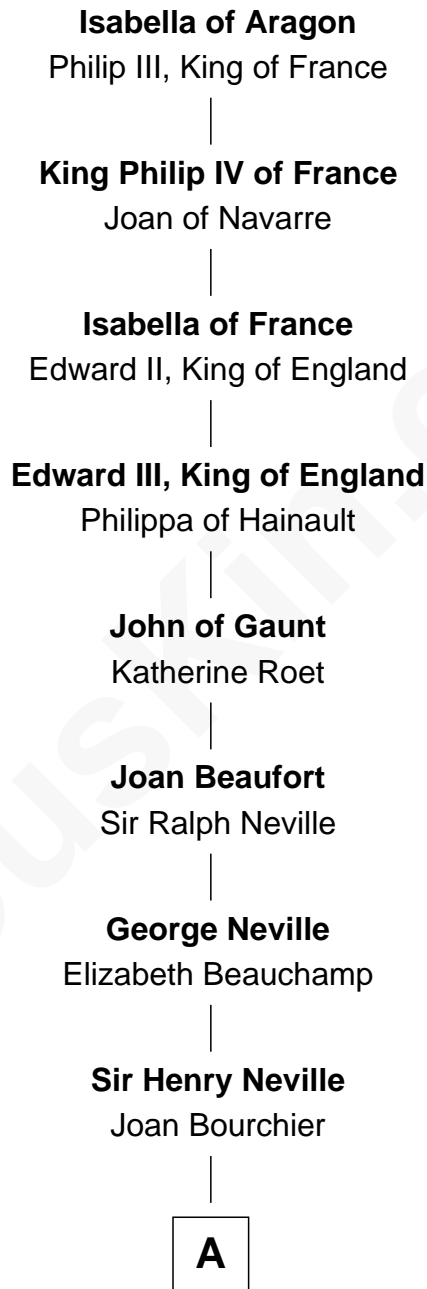

**FamousKin.com**  
**Relationship Chart of**  
**Isabella of Aragon**  
(1247 - 1271)

21st Great-grandmother of

**William H. Macy**  
*TV and Movie Actor*

**A**

**Sir Richard Neville**

Anne Stafford

**Dorothy Neville**

Sir John Dawney

**Anne Dawney**

Sir George Conyers

**Sir John Conyers**

Agnes Bowes

**Eleanor Conyers**

Lancelot Strother

**William Strother**

Elizabeth - - - - -

**William Strother**

Dorothy - - - - -

**William Strother**

Margaret Thornton

**Francis Strother**

Susannah Dabney

**Elizabeth Strother**