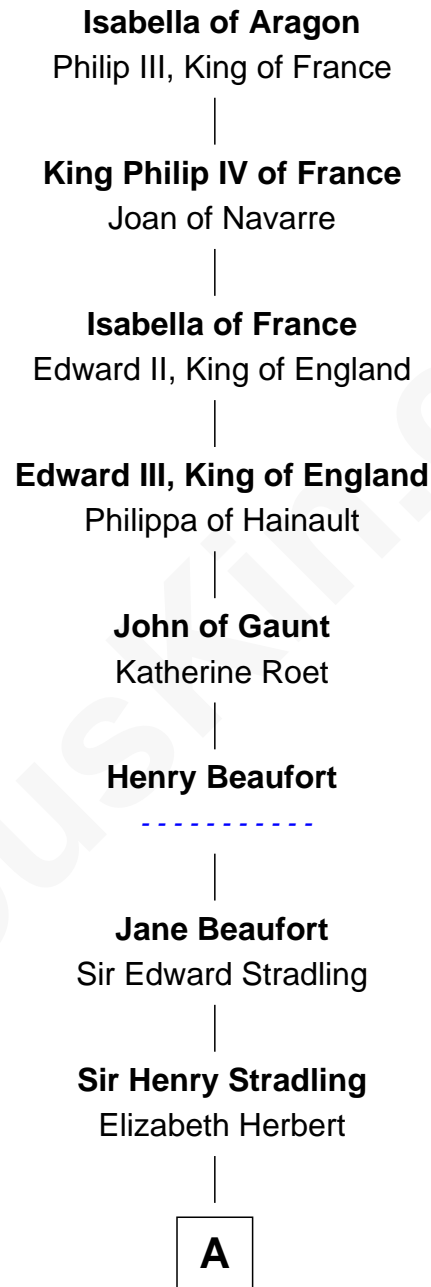

FamousKin.com
Relationship Chart of
Isabella of Aragon
(1247 - 1271)

21st Great-grandmother of

Harper Lee

Author of To Kill a Mockingbird

A

Thomas Stradling

Janet Mathew

Sir Edward Stradling

Elizabeth Arundell

Catherine Stradling

Sir Thomas Palmer

John Palmer

Elizabeth Verney

Catherine Palmer

Sir Thomas Hinton

Sir John Hinton