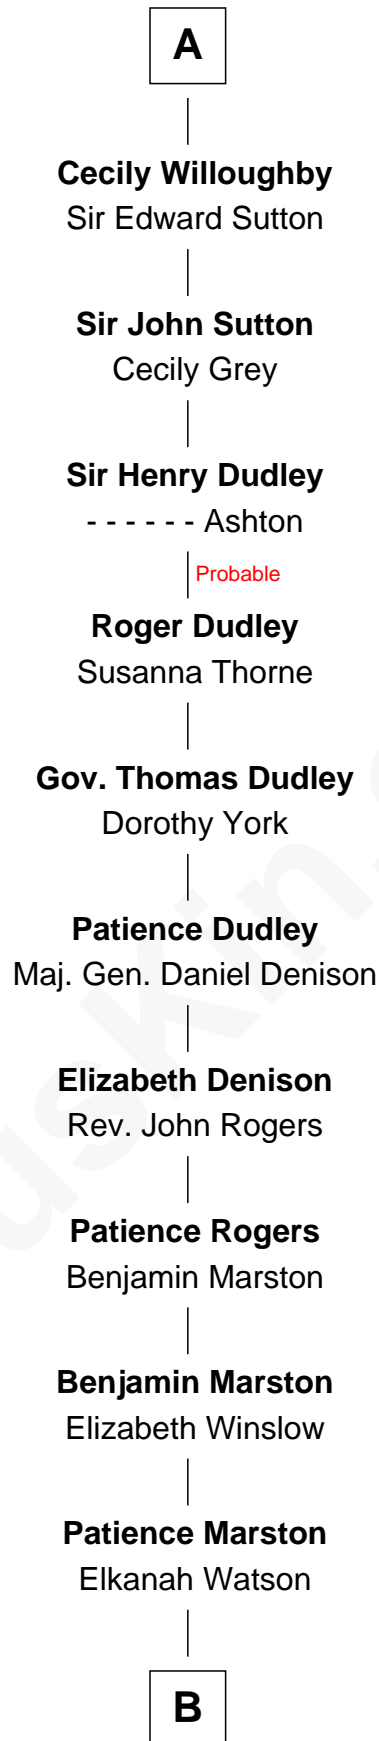

FamousKin.com
Relationship Chart of
Isabella of Aragon
(1247 - 1271)

23rd Great-grandmother of

John Cena

Movie Actor and WWE Pro Wrestler

B

Col. Marston Watson

Lucy Lee

Horace Howard Watson

Thirza Hall Hobart

Agnes Lee Watson

Charles Nichols

Charles H. Nichols

Martha Emma Dix

Charles Nichols

Julia Ellen Skelton

Natalie Nichols