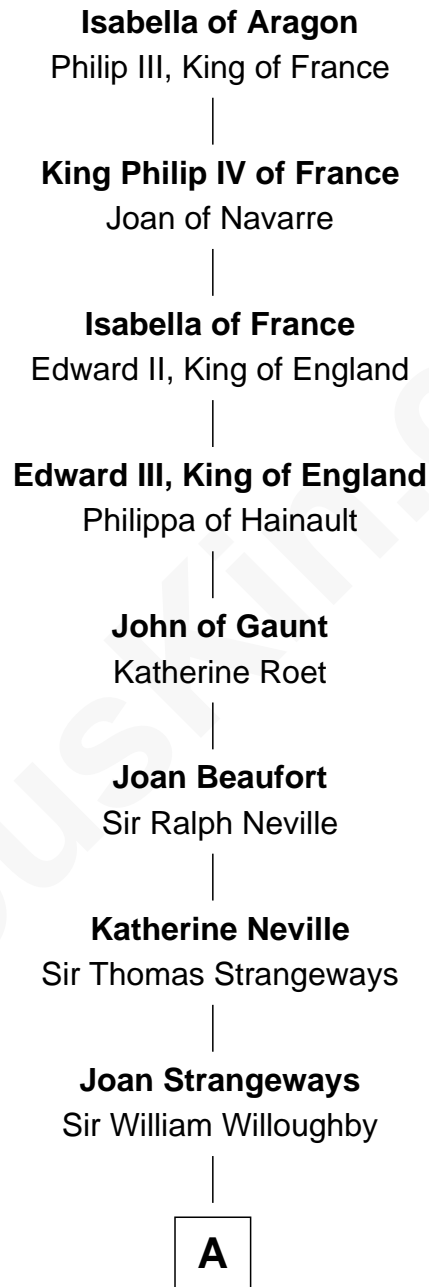

FamousKin.com
Relationship Chart of
Isabella of Aragon
(1247 - 1271)

23rd Great-grandmother of

John Cena

Movie Actor and WWE Pro Wrestler

B

Col. Marston Watson

Lucy Lee

Horace Howard Watson

Thirza Hall Hobart

Agnes Lee Watson

Charles Nichols

Charles H. Nichols

Martha Emma Dix

Charles Nichols

Julia Ellen Skelton

Natalie Nichols