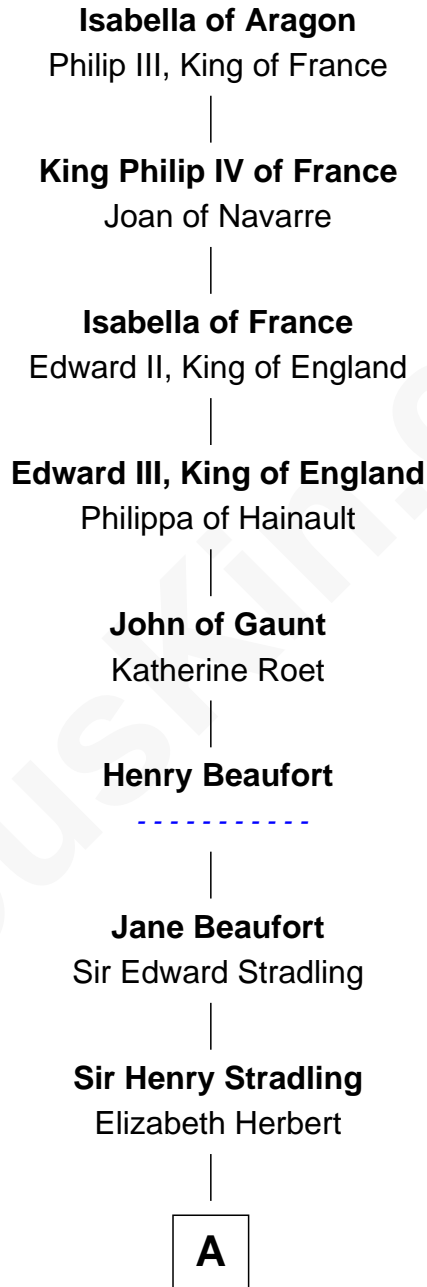

FamousKin.com
Relationship Chart of
Isabella of Aragon
(1247 - 1271)

20th Great-grandmother of
Franklin D. Roosevelt
32nd U.S. President

A

Thomas Stradling

Janet Mathew

Jane Stradling

Sir William Griffith

Dorothy Griffith

William Williams

Jane Williams

William Coytmore

Rowland Coytmore

Katherine Myles

Elizabeth Coytmore

William Tyng

Anna Tyng

Sara Delano

—
Franklin D. Roosevelt

32nd U.S. President

FamousKin.com