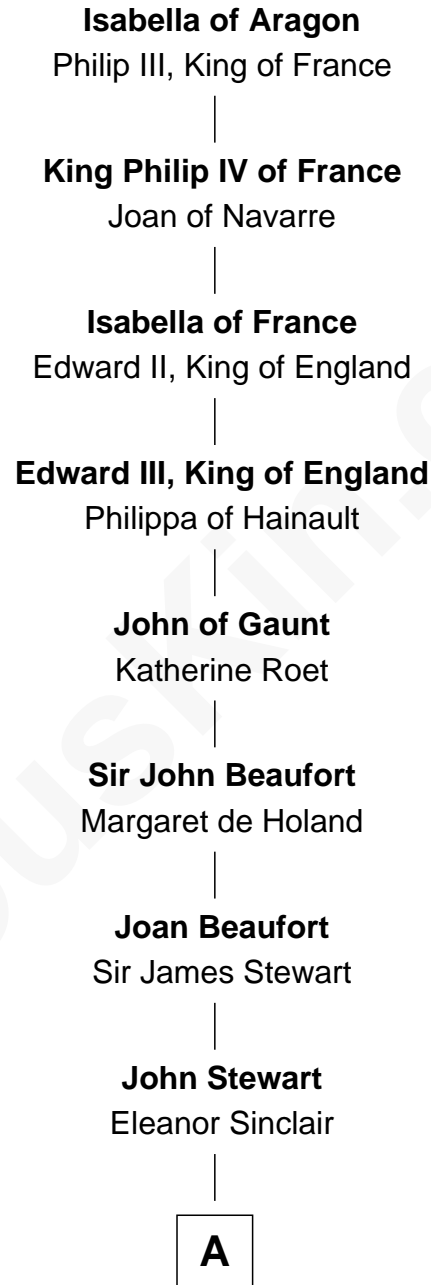

FamousKin.com
Relationship Chart of
Isabella of Aragon
(1247 - 1271)

18th Great-grandmother of
Theodore Roosevelt
26th U.S. President

A

John Stewart

Janet Campbell

Elizabeth Stewart

Sir Kenneth Mackenzie

Sir Colin Mackenzie

Mary Mackenzie

Alexander Mackenzie

Christian Munro

Sir Kenneth Mackenzie

Jean Chisholm

Jean Mackenzie

Alexander Baillie

John Baillie

B

James Stephens Bulloch

Martha Stewart

Martha Bulloch

Theodore Roosevelt

Theodore Roosevelt

26th U.S. President

FamousKin.com