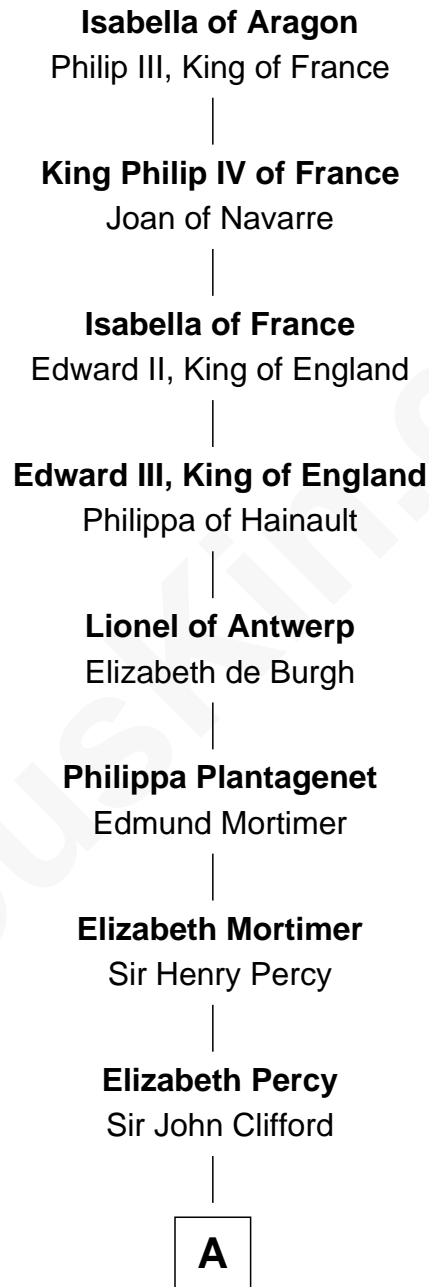

FamousKin.com
Relationship Chart of
Isabella of Aragon
(1247 - 1271)

22nd Great-grandmother of

Alice (Lee) Roosevelt
First Wife of President Theodore Roosevelt

A

—
Mary Clifford

Sir Philip Wentworth

—
Elizabeth Wentworth

Sir Martin de la See

—
Joan de la See

Sir Piers Hildyard

—
Isabel Hildyard

Ralph Legard

—
Joan Ledgard

Richard Skepper

—
Edward Skepper

Mary Robinson

—
Rev. William Skepper

Jane - - - - -

—
Jane Skepper

Abraham Browne

—
Jane Browne

Henry Lunt

—
Mary Lunt

—
George Cabot Lee
Caroline Watts Haskell

—
Alice (Lee) Roosevelt

Wife of President Theodore Roosevelt