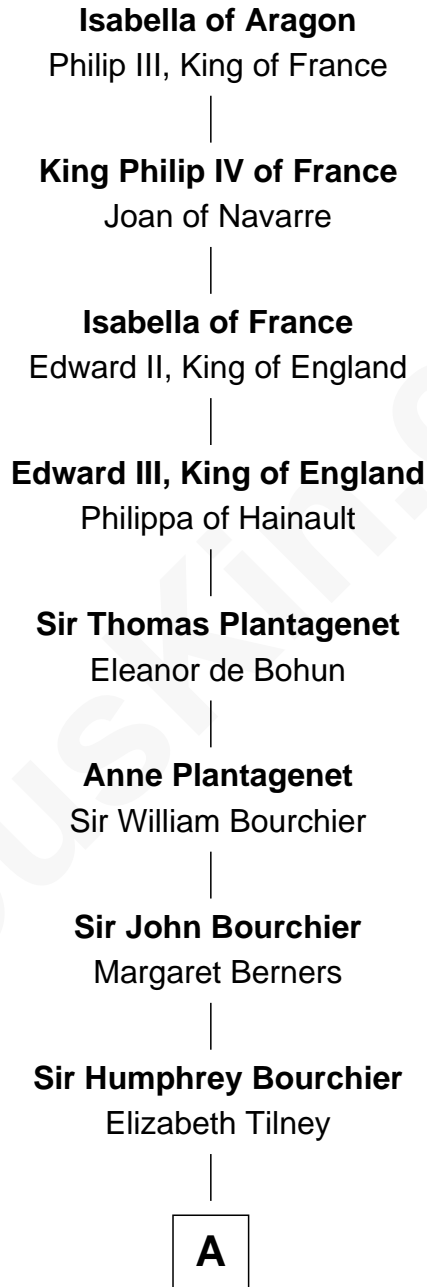

FamousKin.com
Relationship Chart of
Isabella of Aragon
(1247 - 1271)

21st Great-grandmother of
Bill Weld
68th Governor of Massachusetts

A

Margaret Bouchier

Sir Thomas Bryan

Elizabeth Bryan

Sir Nicholas Carew

B

B

—
Abraham S. Fowler

Fanny Griswold

—
Fanny Griswold Fowler

George Medad Bartholomew

—
Fanny Elizabeth Bartholomew

Dr. Francis Minot Weld