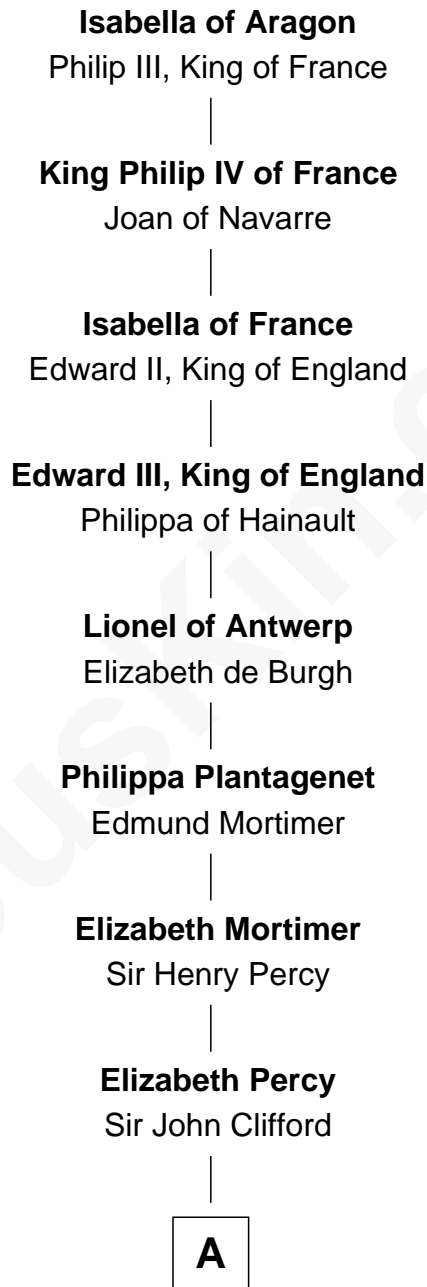

FamousKin.com
Relationship Chart of
Isabella of Aragon
(1247 - 1271)

23rd Great-grandmother of

Tuesday Weld

TV and Movie Actress

A

Mary Clifford

Sir Philip Wentworth

Elizabeth Wentworth

Sir Martin de la See

Joan de la See

Sir Piers Hildyard

Isabel Hildyard

Ralph Legard

Joan Ledgard

Richard Skepper

Edward Skepper

Mary Robinson

Rev. William Skepper

Sarah Fisher

Sarah Skepper

Walter Fairfield

Elizabeth Fairfield

Freeborn Balch

Rev. William Balch