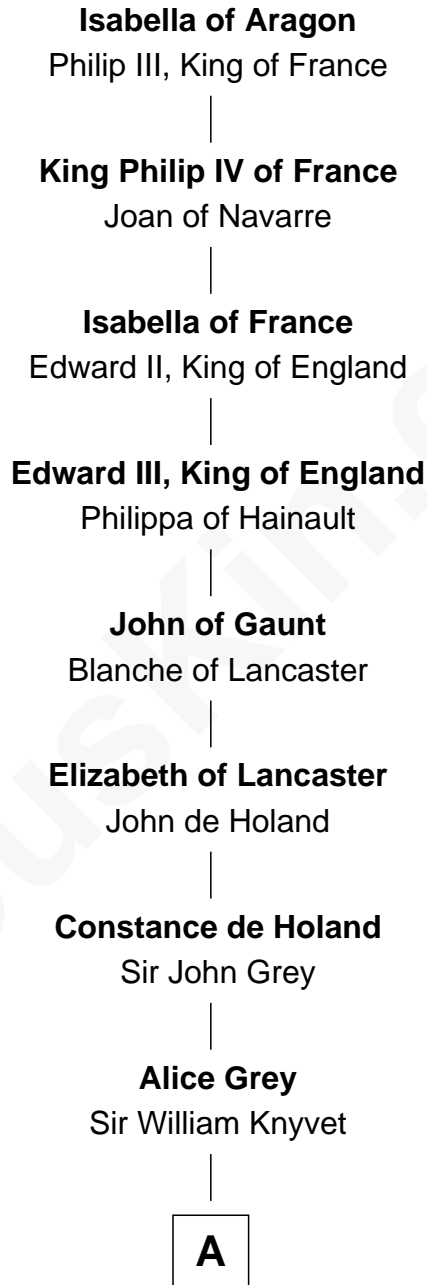

FamousKin.com
Relationship Chart of
Isabella of Aragon
(1247 - 1271)

19th Great-grandmother of
Leverett Saltonstall
55th Governor of Massachusetts

A

Sir Edmund Knyvet

Eleanor Tyrrel

Edmund Knyvet

Jane Bouchier

John Knyvet

Agnes Harcourt

Abigail Knyvet

Martin Sedley

Muriel Sedley

Brampton Gurdon

Muriel Gurdon

Richard Saltonstall