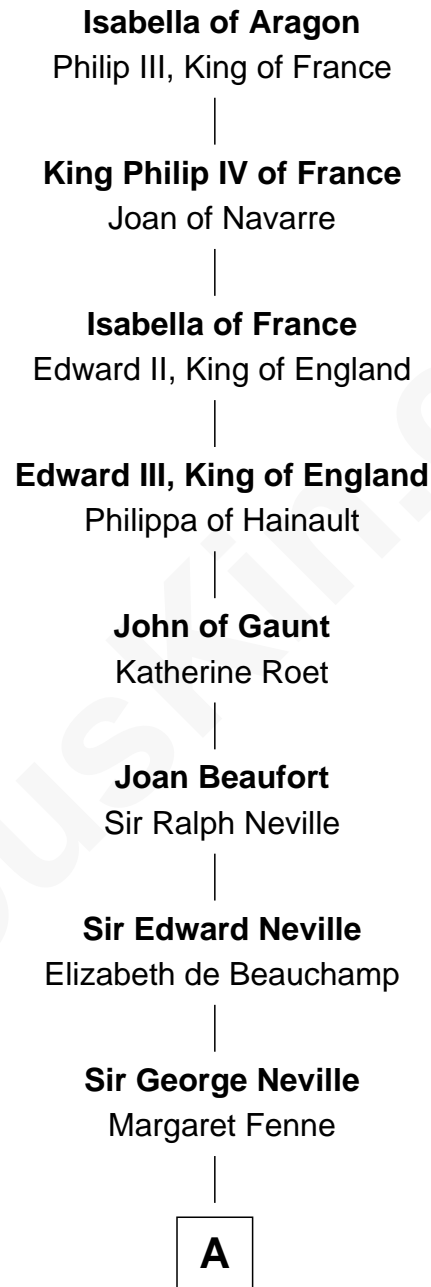

FamousKin.com
Relationship Chart of
Isabella of Aragon
(1247 - 1271)

14th Great-grandmother of

Daniel Carroll

Signer of the U.S. Constitution

A

George Neville

Mary Stafford

Ursula Neville

Sir Warham St. Leger

Anne St. Leger

Thomas Digges

Sir Dudley Digges

Mary Kempe

Edward Digges

Elizabeth Page

William Digges