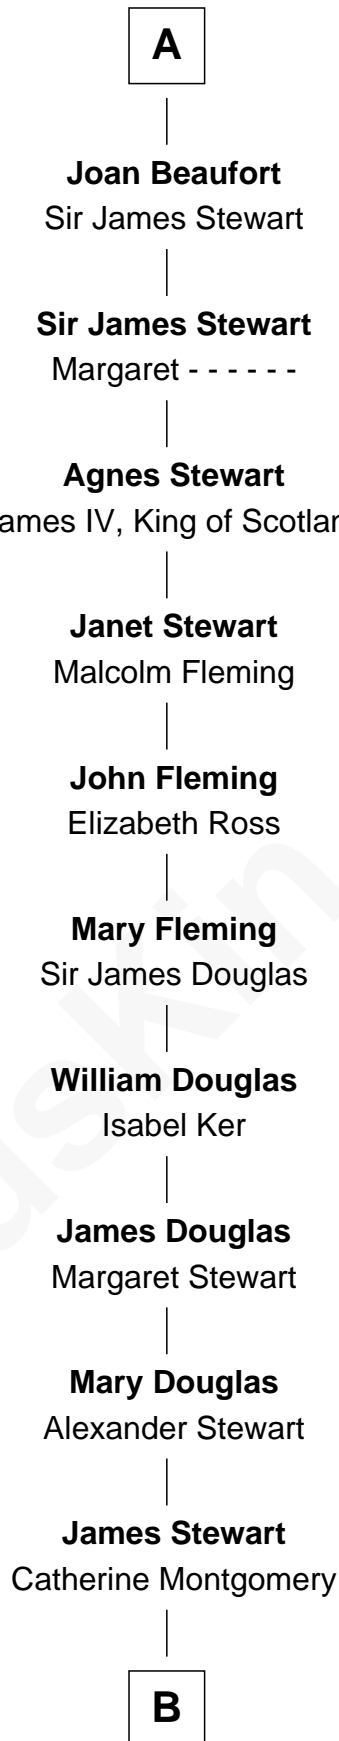

FamousKin.com
Relationship Chart of
Pedro II, King of Aragon
(c1176 - 1213)

23rd Great-grandfather of

Guy Ritchie
British Filmmaker

Pedro II, King of Aragon

Maria of Montpellier

James I, King of Aragon

Yolanda of Hungary

Isabella of Aragon

Philip III, King of France

King Philip IV of France

Joan of Navarre

Isabella of France

Edward II, King of England

Edward III, King of England

Philippa of Hainault

John of Gaunt

Katherine Roet

Sir John Beaufort

Margaret de Holand

A

B

—
Alexander Stewart
Catherine Cochrane

—
Sir John Stewart
Anne Dashwood

—
Charlotte Stewart
Sir Edward Crofton

—
Frederica Crofton
Hubert McLaughlin

—
Vivian Guy Ouseley McLaughlin
Edith Jane Martineau

—
Doris Margareta McLaughlin
Stuart John Ritchie

—
John Vivian Ritchie
Amber Mary Parkinson