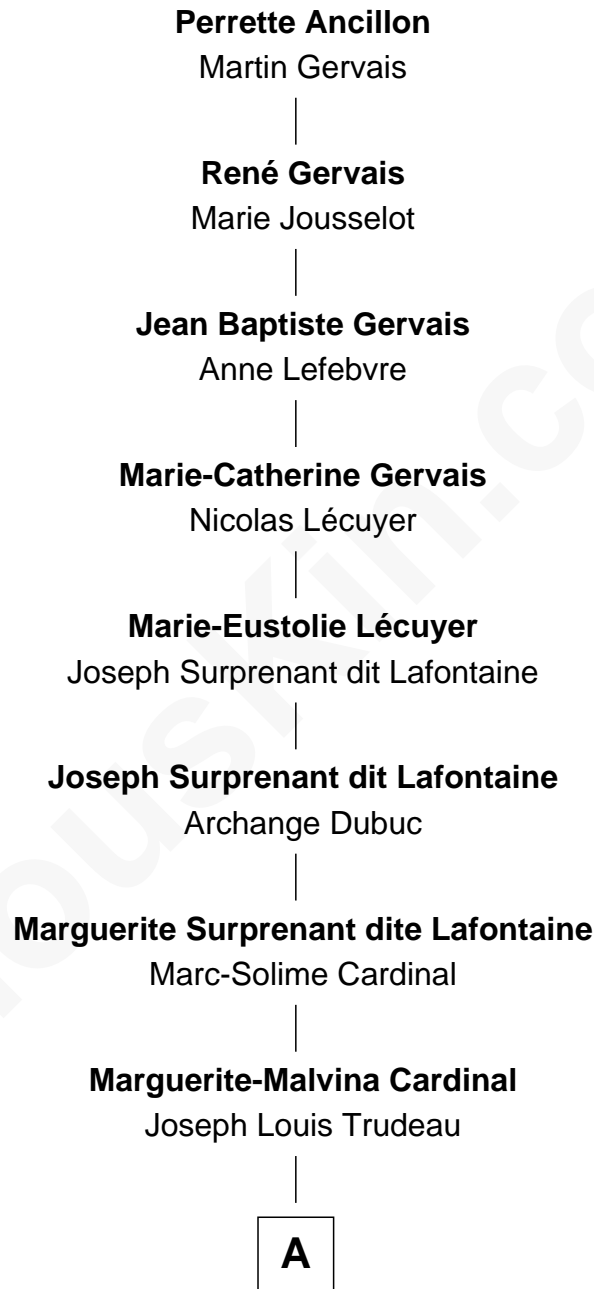

FamousKin.com

Relationship Chart of

Perrette Ancillon

8th Great-grandmother of

Justin Trudeau
23rd Prime Minister of Canada

A

—
Charles Émile Trudeau

Grace Elliott

—
Pierre Elliott Trudeau

Margaret Joan Sinclair

—
Justin Trudeau

23rd Prime Minister of Canada

FamousKin.com