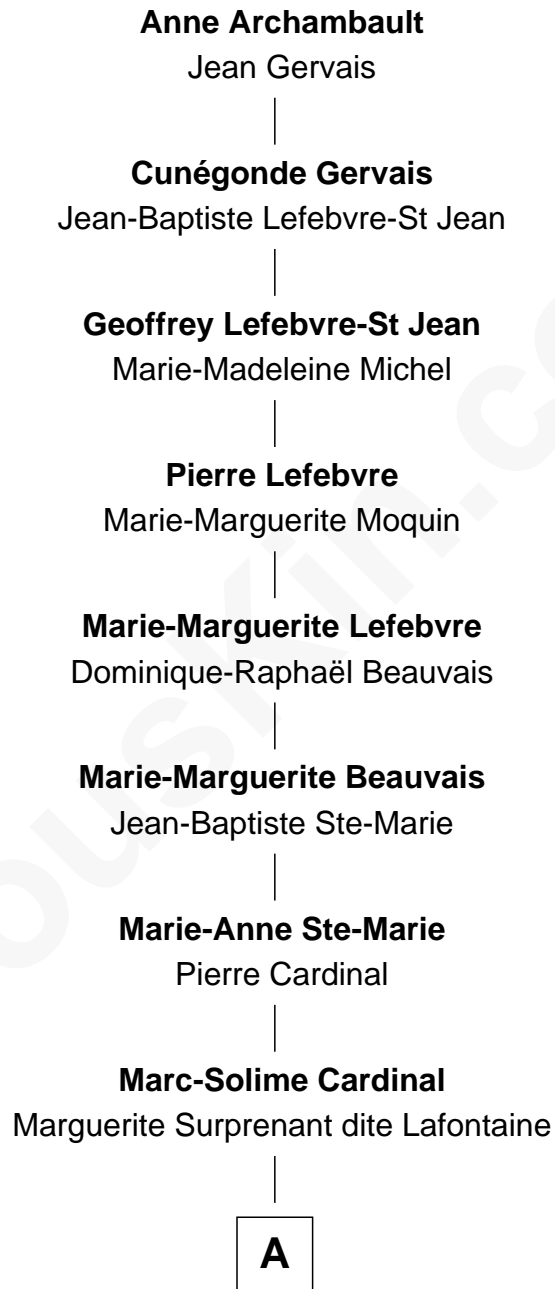

FamousKin.com Relationship Chart of

Anne Archambault

(c1631 - 1699)

9th Great-grandmother of

Justin Trudeau

23rd Prime Minister of Canada

A

—
Marguerite-Malvina Cardinal

Joseph Louis Trudeau

—
Charles Émile Trudeau

Grace Elliott

—
Pierre Elliott Trudeau

Margaret Joan Sinclair

—
Justin Trudeau

23rd Prime Minister of Canada