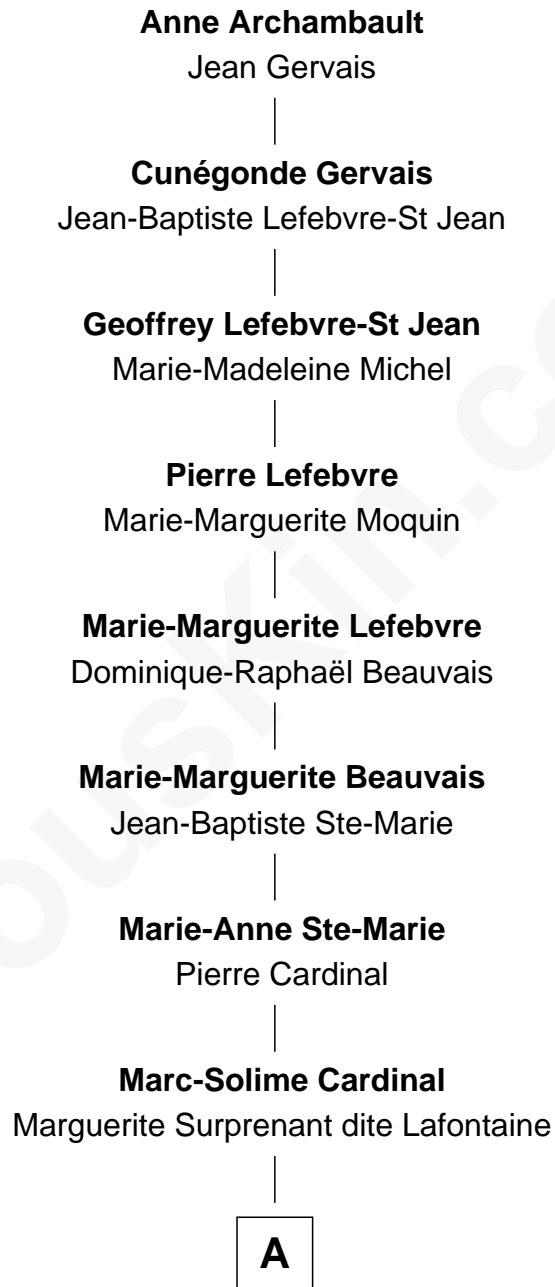

FamousKin.com Relationship Chart of

Anne Archambault

(c1631 - 1699)

8th Great-grandmother of

Pierre Trudeau

15th Prime Minister of Canada

A

—
Marguerite-Malvina Cardinal

Joseph Louis Trudeau

—
Charles Émile Trudeau

Grace Elliott

—
Pierre Trudeau

15th Prime Minister of Canada

FamousKin.com