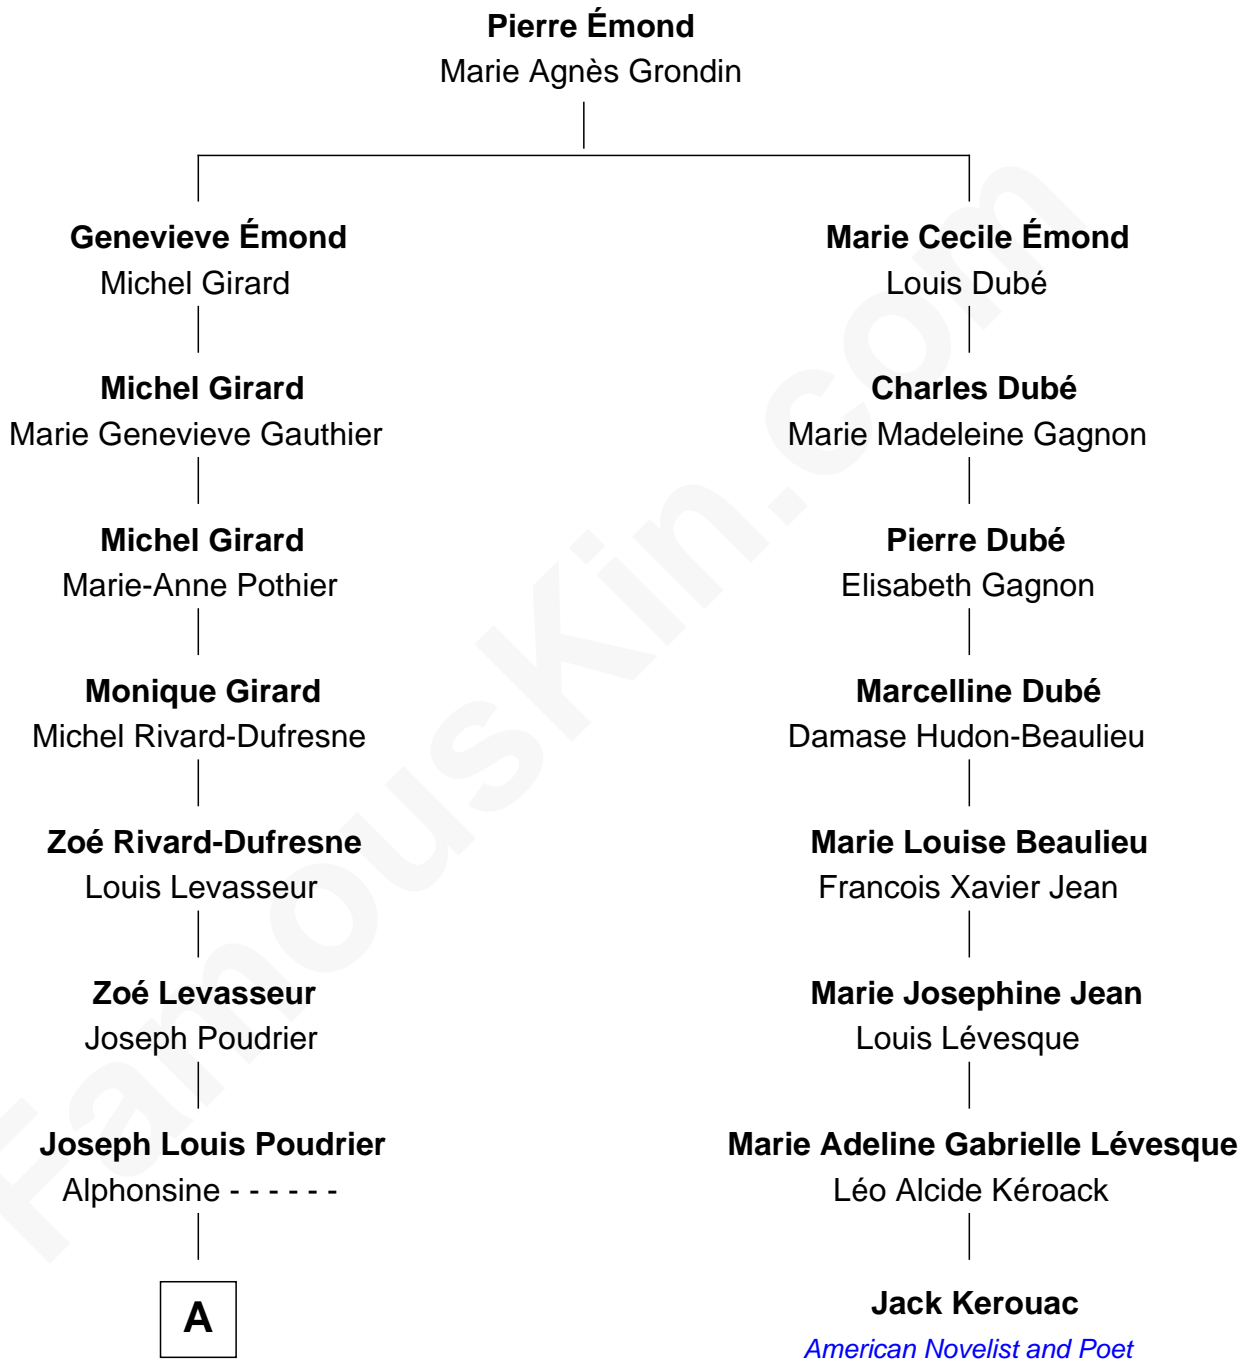

FamousKin.com Relationship Chart of

Meghan Trainor

Singer and Songwriter

7th cousin 4 times removed of

Jack Kerouac

American Novelist and Poet

A

—
Elzear Joseph Poudrier

Corina A. Raymond

—
Jeannette E. Poudrier

Joseph Lawrence LaPalm

—
Jeanne Marie LaPalm

Thomas Ramon Jekanowski

—
Kelly Anne Jekanowski

Gary Trainor

—
Meghan Trainor