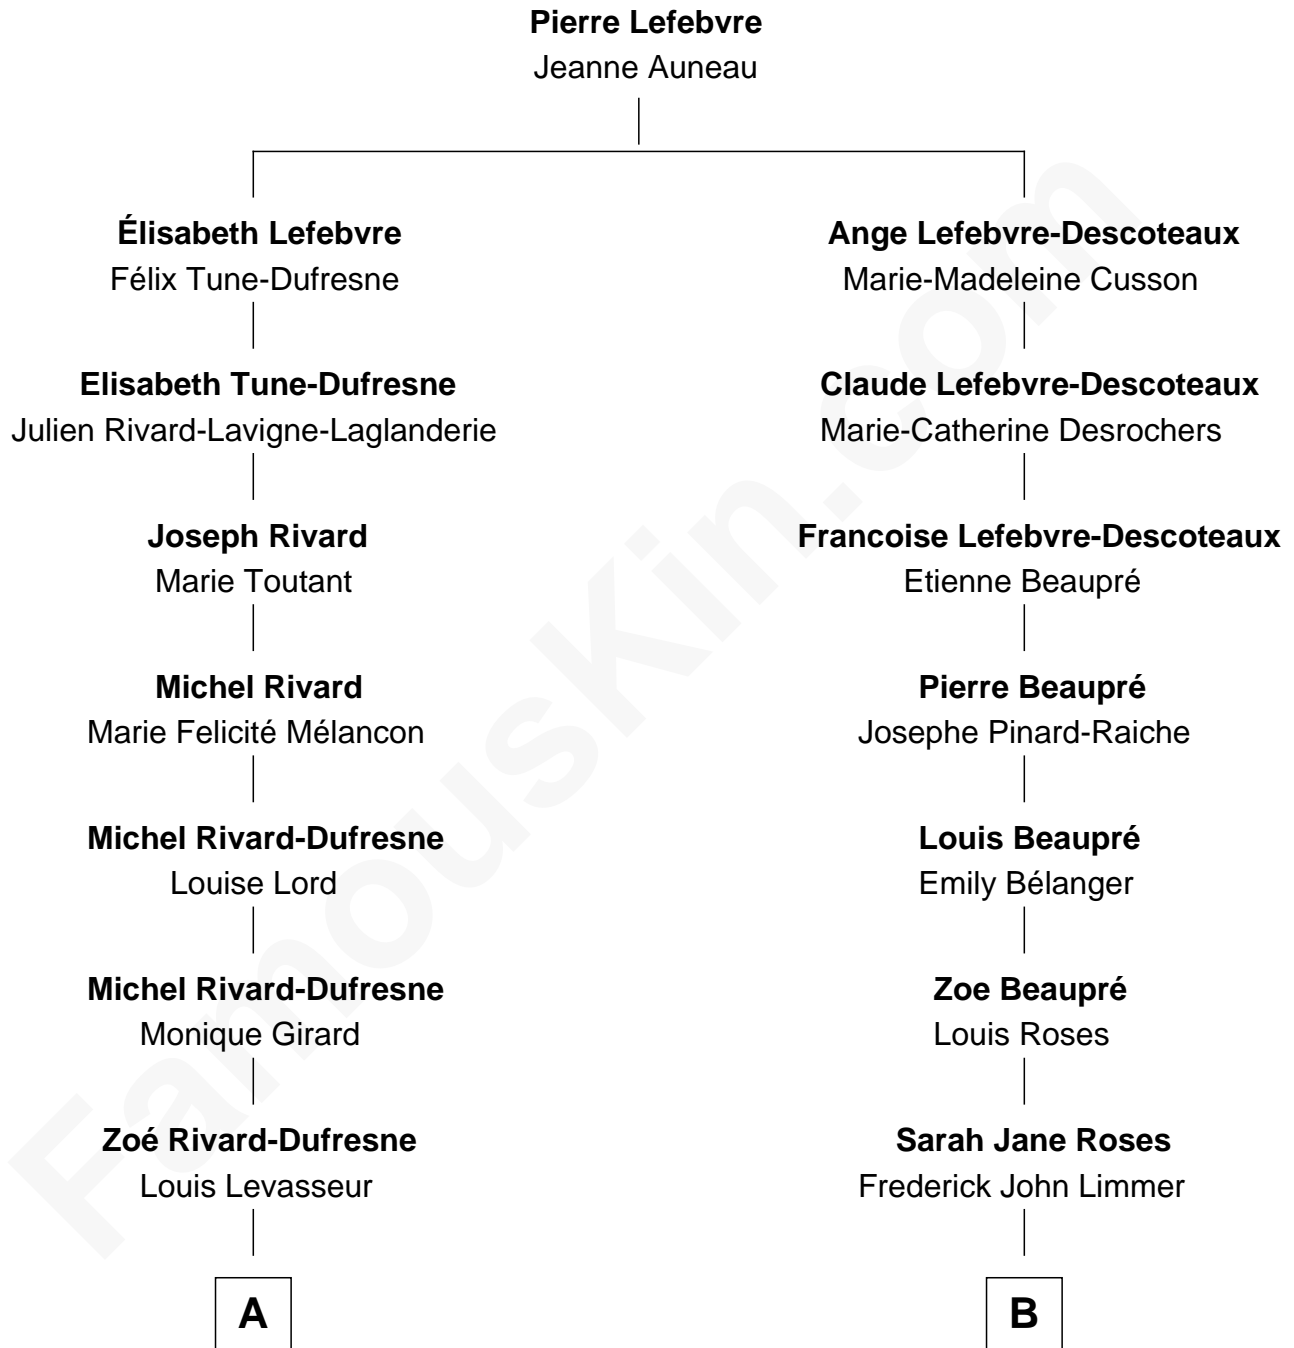

FamousKin.com Relationship Chart of

Meghan Trainor

Singer and Songwriter

9th cousin 4 times removed of

Chris Pratt

TV and Movie Actor

A

Zoé Levasseur
Joseph Poudrier

Joseph Louis Poudrier
Alphonsine - - - - -

Elzear Joseph Poudrier
Corina A. Raymond

Jeannette E. Poudrier
Joseph Lawrence LaPalm

Jeanne Marie LaPalm
Thomas Ramon Jekanowski

Kelly Anne Jekanowski
Gary Trainor